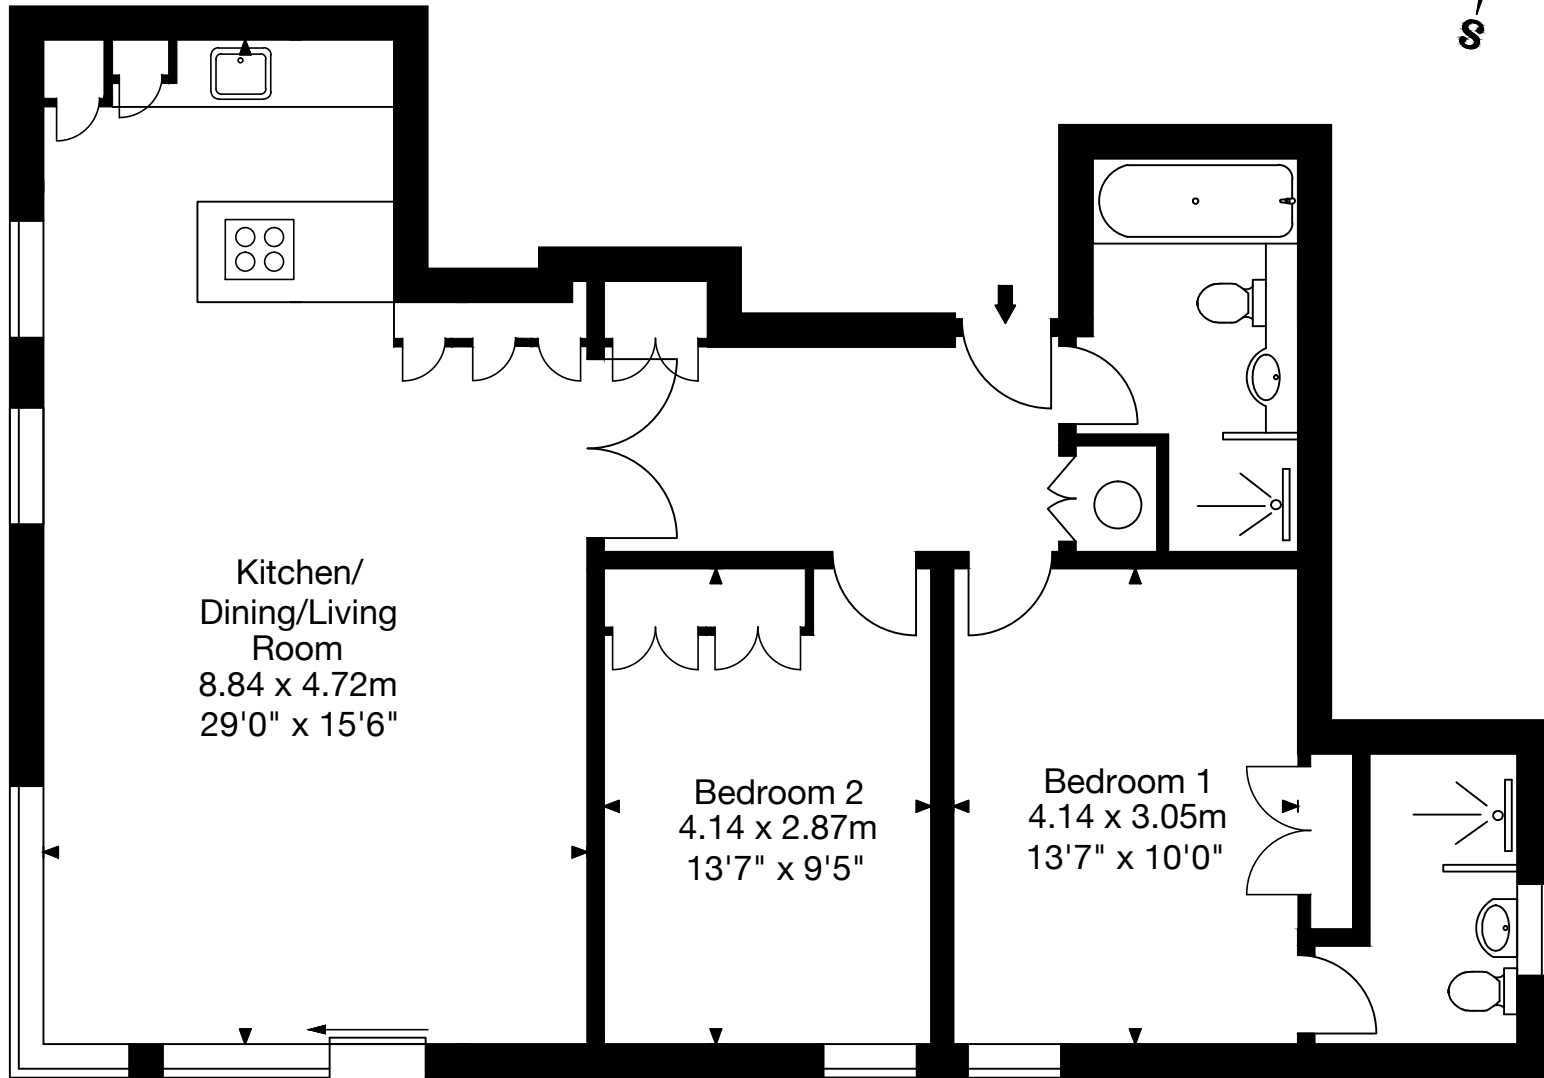

Flat 5, Charters,  
Upper Oldfield Park, Bath  
Approx. Gross Internal Area  
909 Sq Ft - 84 Sq M

First Floor