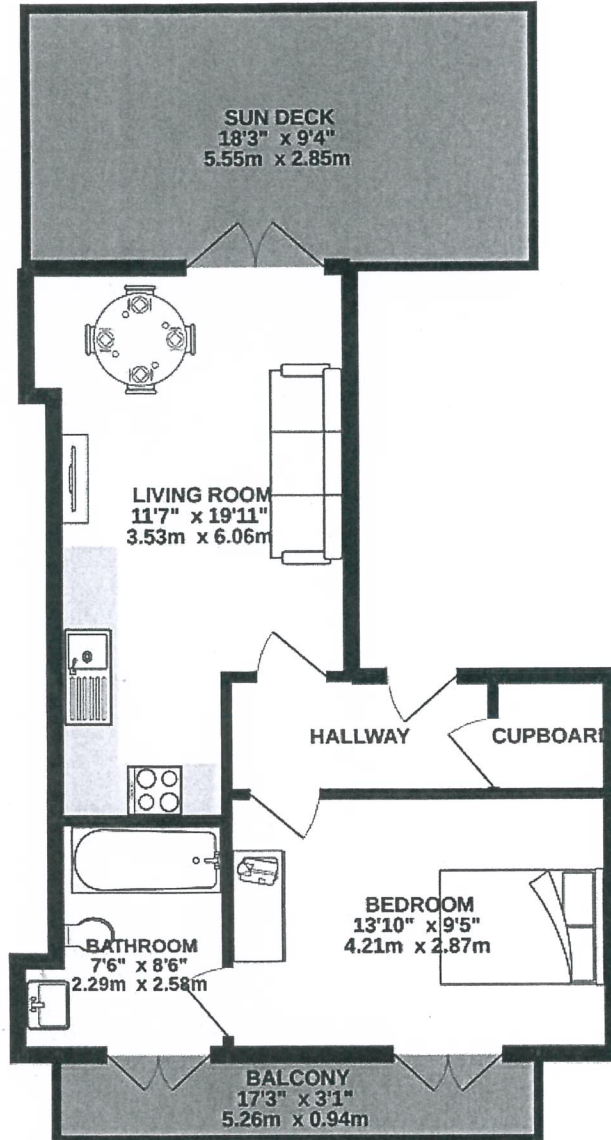

GROUND FLOOR
438 sq.ft. (40.7 sq.m.) approx.

TOTAL FLOOR AREA: 438 sq.ft. (40.7 sq.m.) approx.