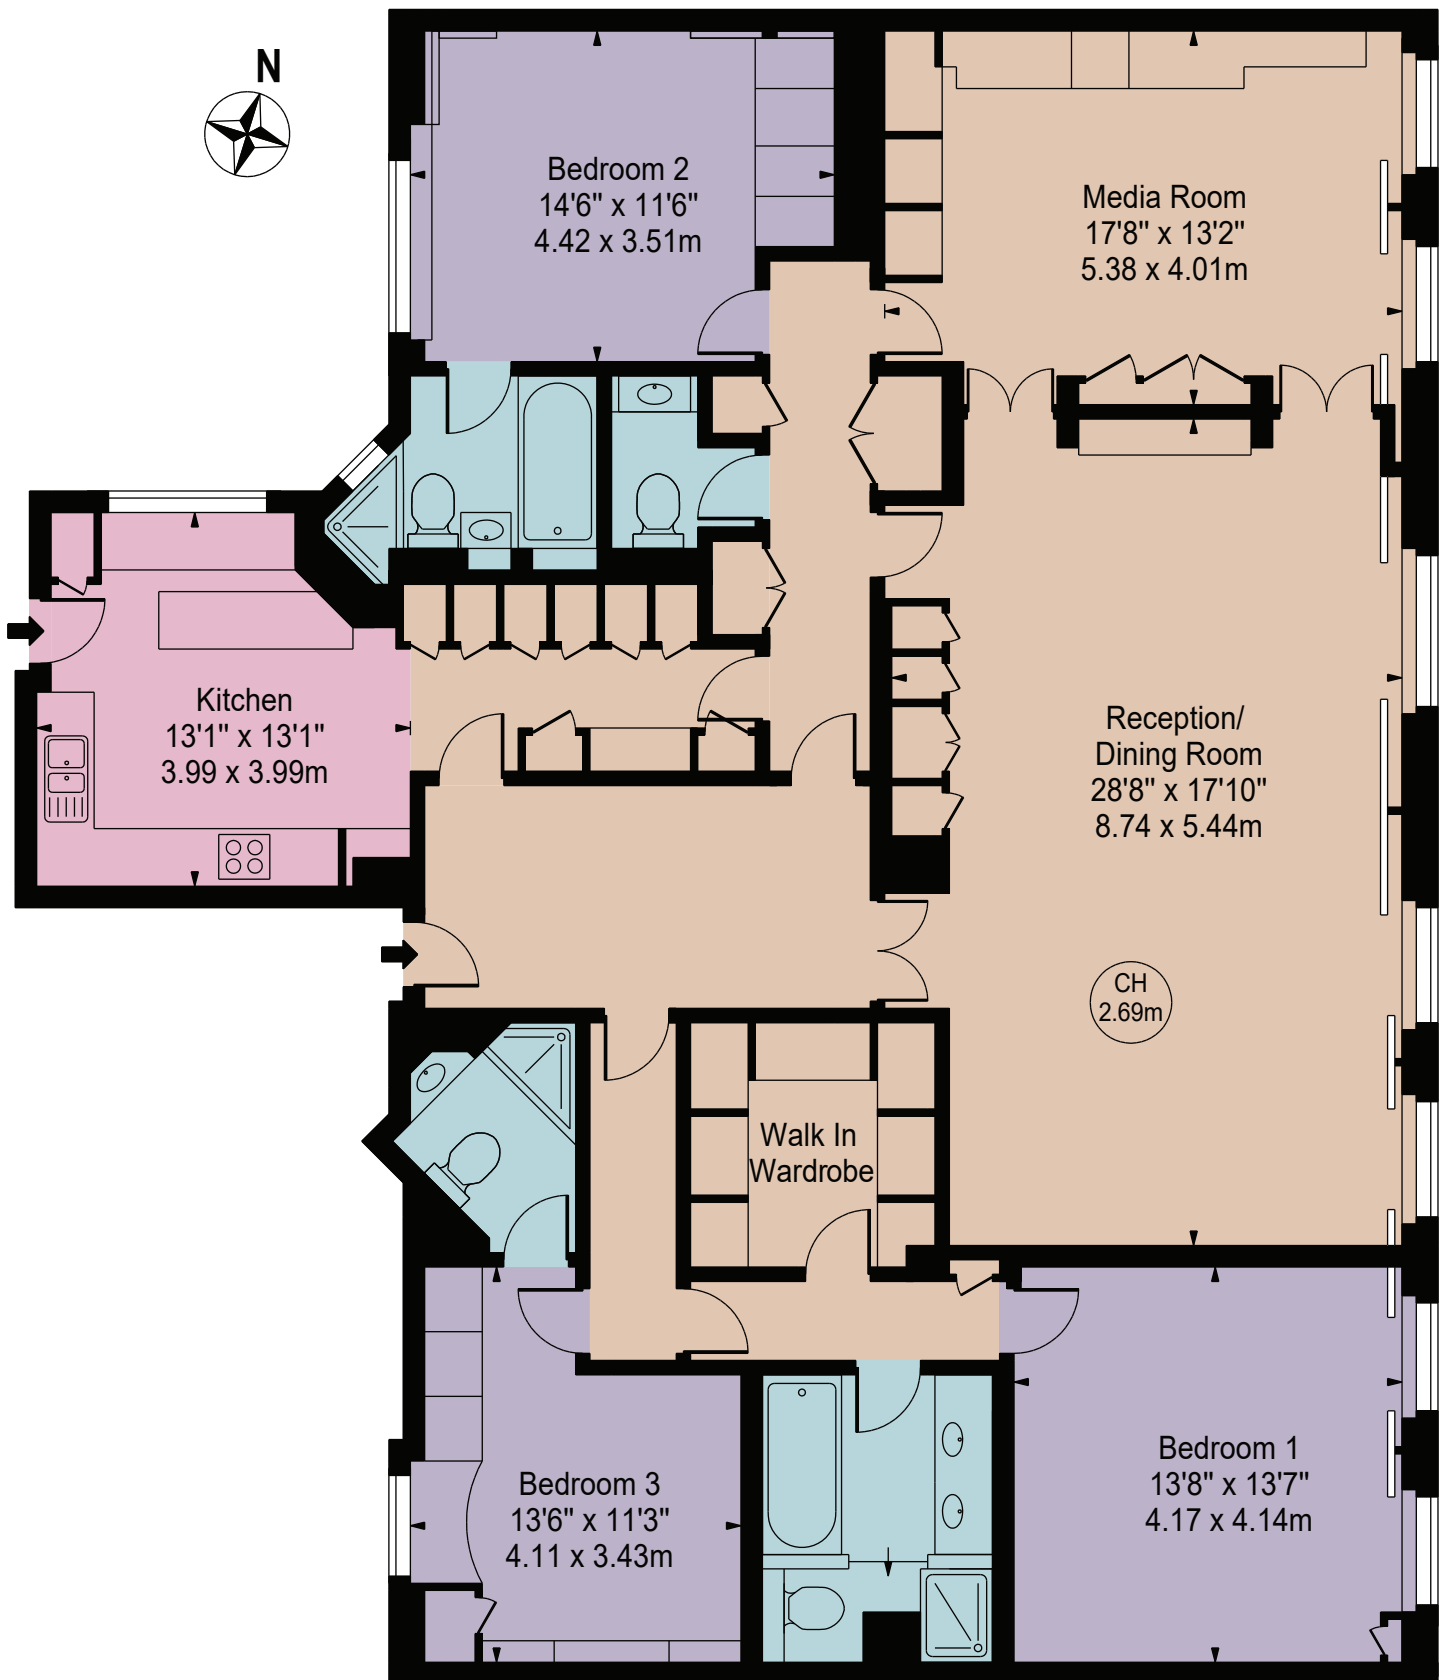

Lowndes Square

Approx. Gross Internal Area 2140 Sq Ft - 198.81 Sq M

Third Floor

For Illustration Purposes Only - Not To Scale

This floor plan should be used as a general outline for guidance only and does not constitute in whole or in part an offer or contract. Any intending purchaser or lessee should satisfy themselves by inspection, searches, enquiries and full survey as to the correctness of each statement. Any areas, measurements or distances quoted are approximate and should not be used to value a property or be the basis of any sale or let.