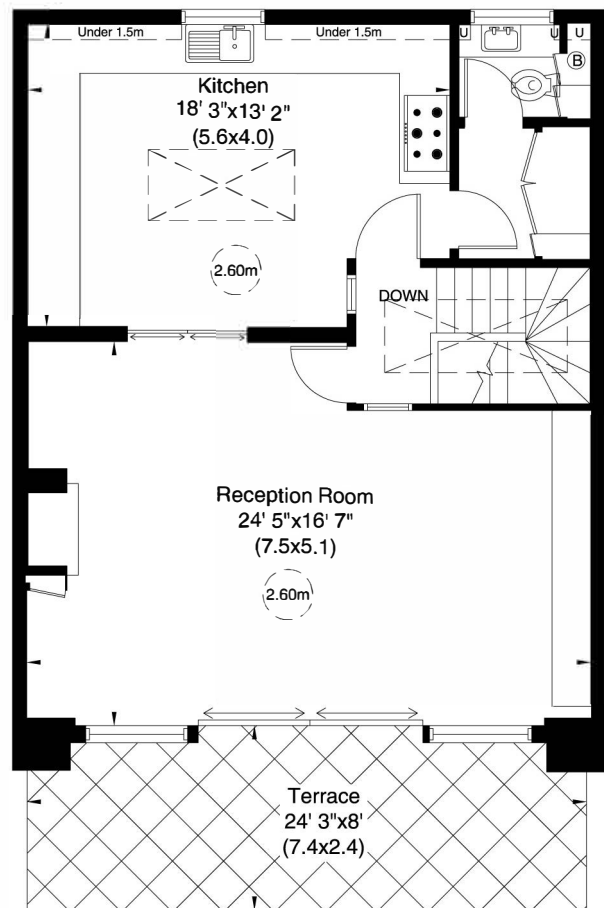

59 Warwick Square, SW1

Gross internal area (approx.)

163 Sq m (1751 Sq ft) Including Under 1.5m

162 Sq m (1739 Sq ft) Excluding Under 1.5m

For identification only, Not to Scale

Fourth Floor

Fifth Floor