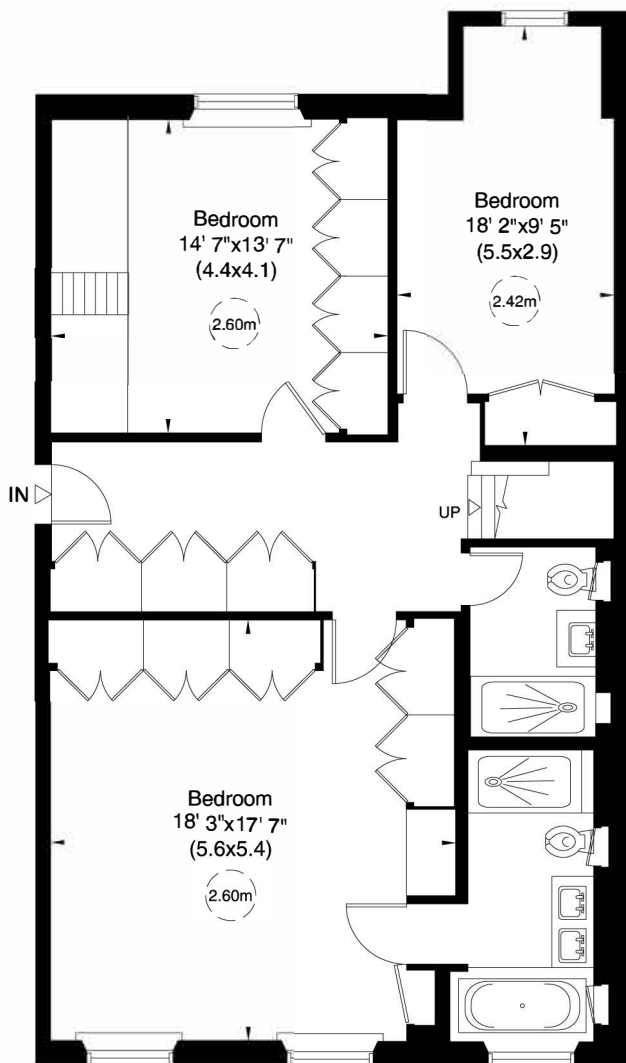

59 Warwick Square, SW1

Gross internal area (approx.)

163 Sq m (1751 Sq ft) Including Under 1.5m

162 Sq m (1739 Sq ft) Excluding Under 1.5m

For identification only, Not to Scale

Fourth Floor

Fifth Floor