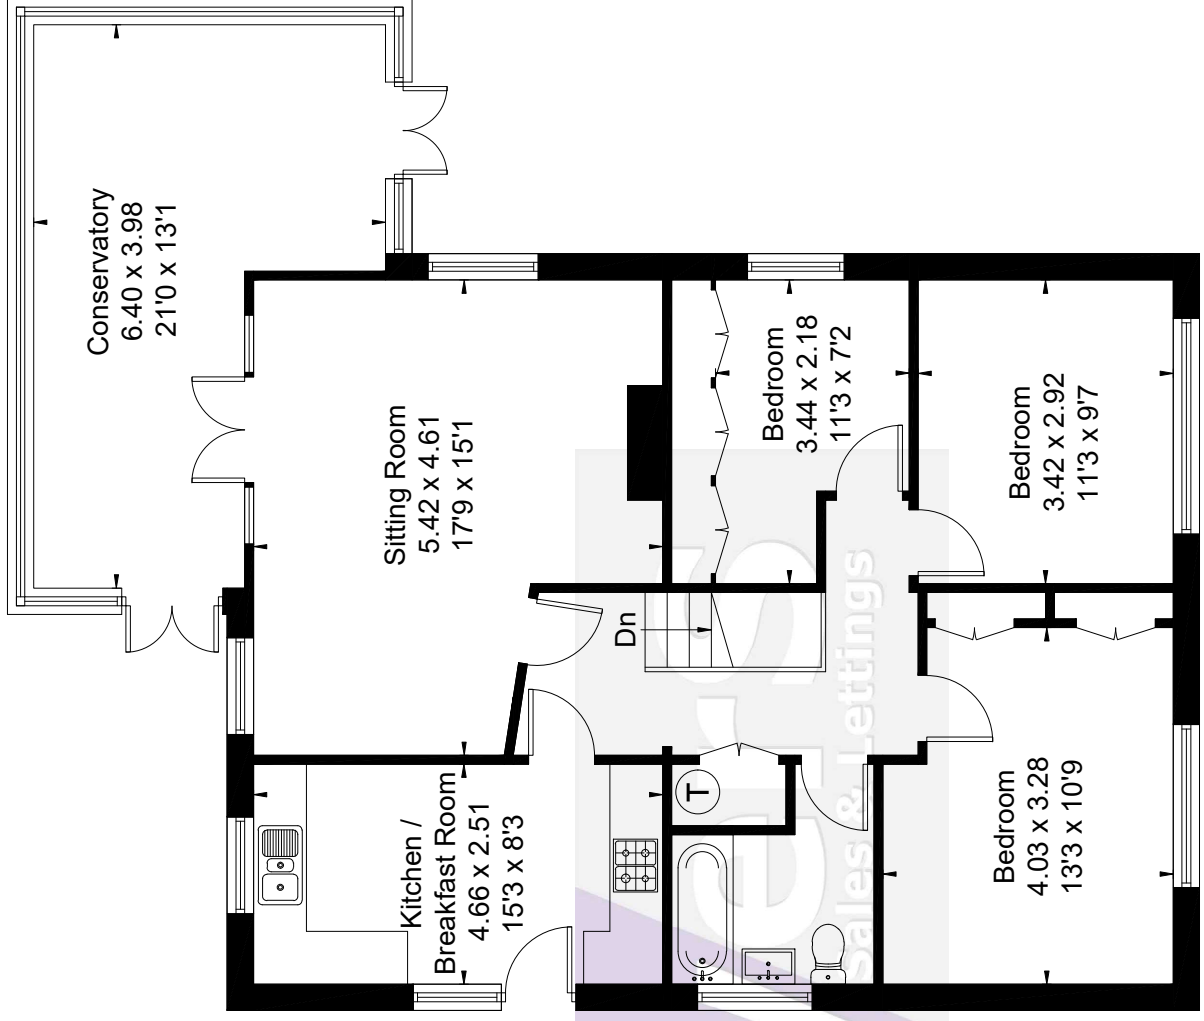

Approximate Floor Area = 159.1 sq m / 1712 sq ft  
(Including Garage / Store Room)

First Floor

Ground Floor