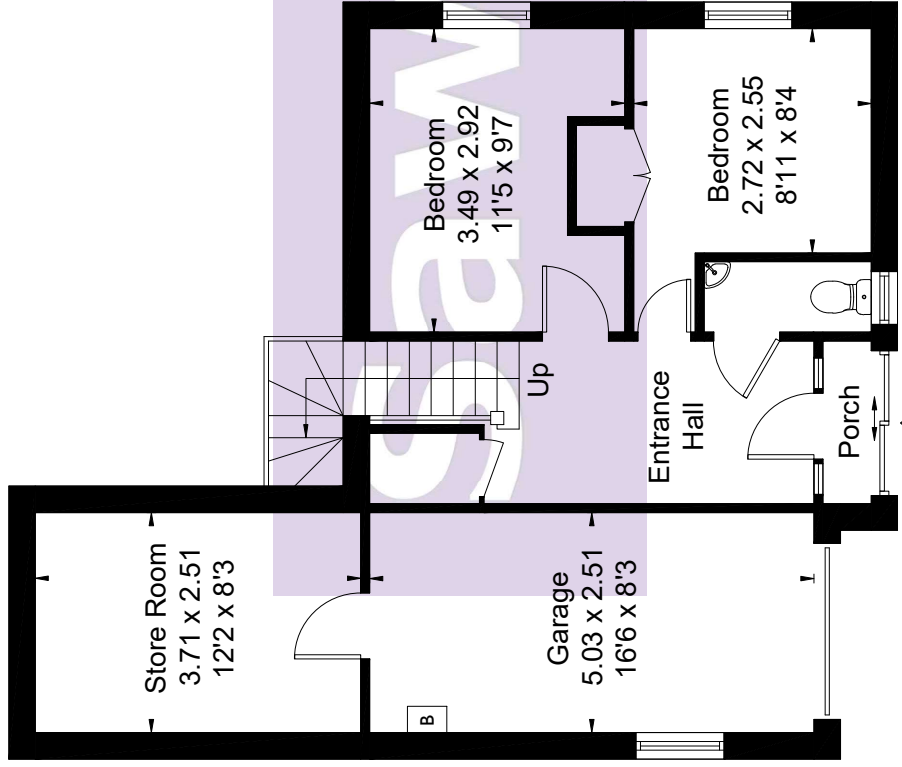

Approximate Floor Area = 159.1 sq m / 1712 sq ft  
(Including Garage / Store Room)

First Floor

Ground Floor