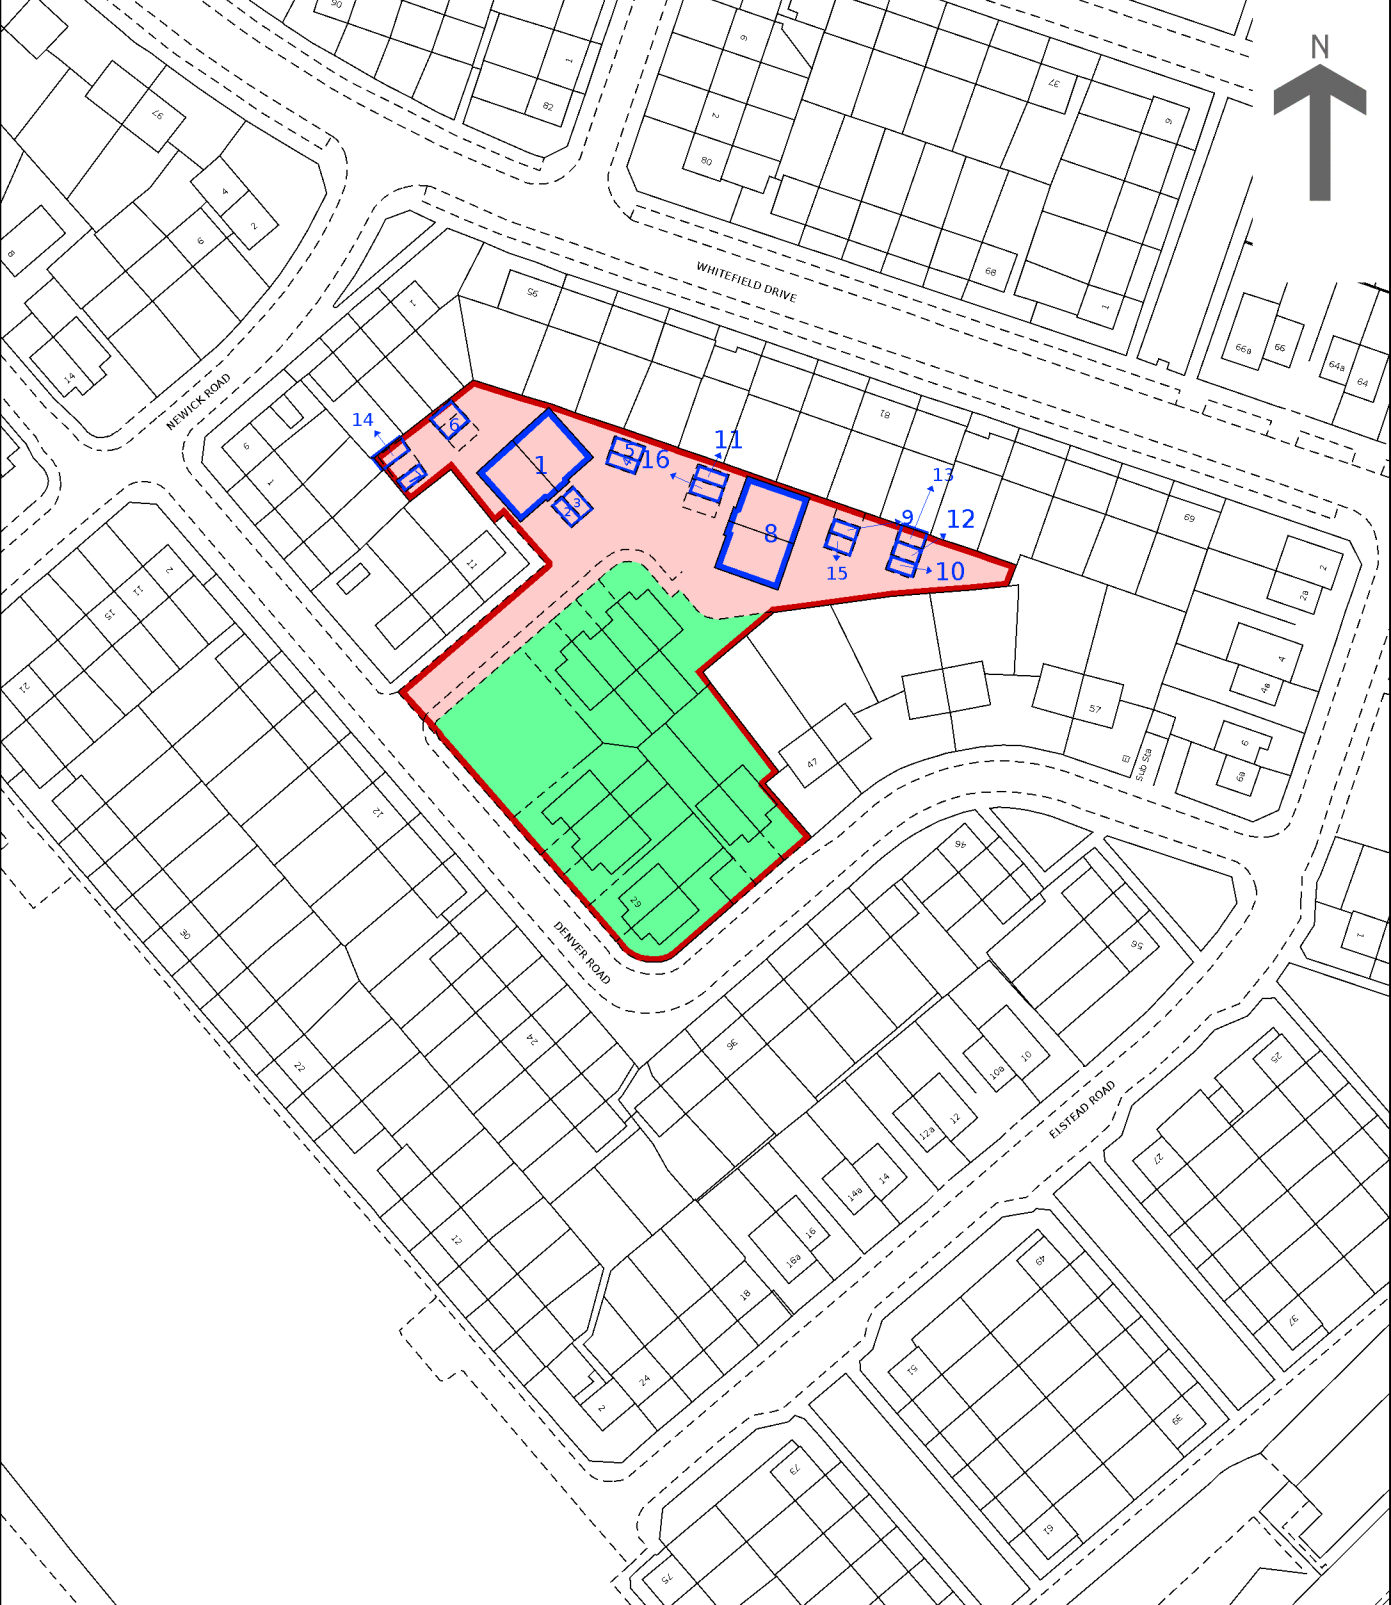

HM Land Registry Current title plan

Title number **MS482470**
Ordnance Survey map reference **SJ4098SW**
Scale **1:1250**
Administrative area **Merseyside : Knowsley**

© Crown Copyright. Produced by HM Land Registry. Reproduction in whole or in part is prohibited without the prior written permission of Ordnance Survey. Licence Number 100026316

This is a print of the view of the title plan obtained from HM Land Registry showing the state of the title plan on 13 July 2023 at 13:06:08. This title plan shows the general position, not the exact line, of the boundaries. It may be subject to distortions in scale. Measurements scaled from this plan may not match measurements between the same points on the ground.