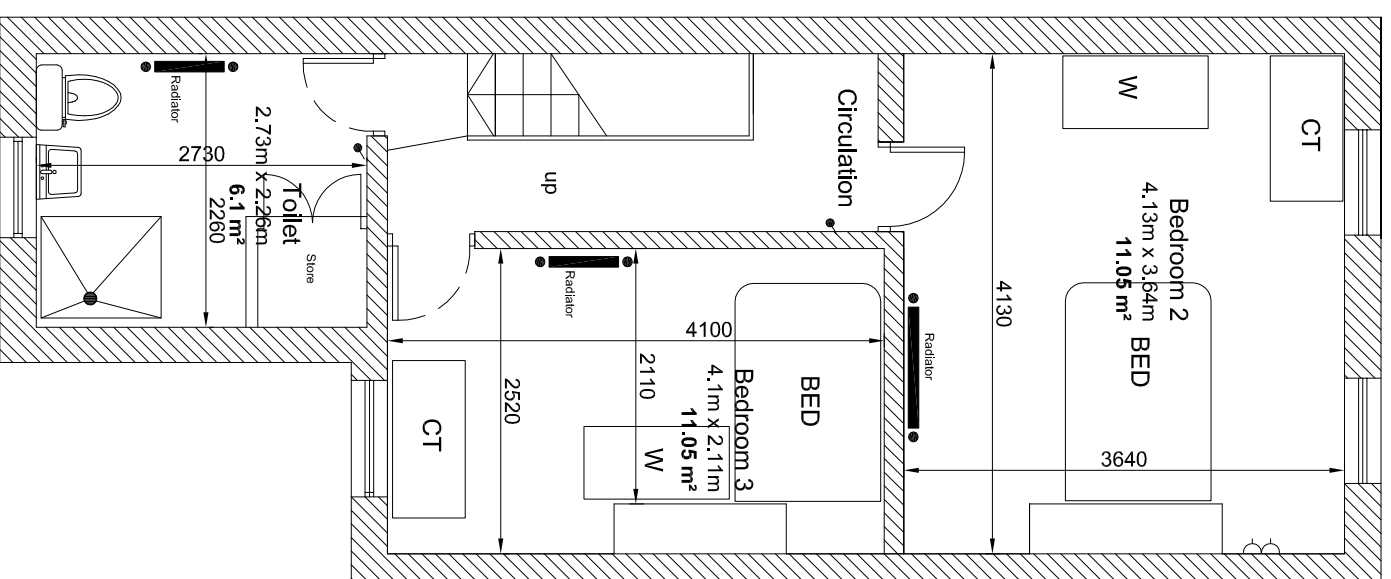

**GROUND FLOOR
GROSS INTERNAL
FLOOR AREA 394 SQ FT**

**FIRST FLOOR
GROSS INTERNAL
FLOOR AREA 376 SQ FT**

APPROX. GROSS INTERNAL FLOOR AREA 770 SQ FT

Disclaimer: Floor plan measurement are approximate and are for illustrative purposes only. While we do not doubt the floor accuracy and completeness, you or your advisors should conduct a careful, independent investigation of the property in respect of monetary valuation.