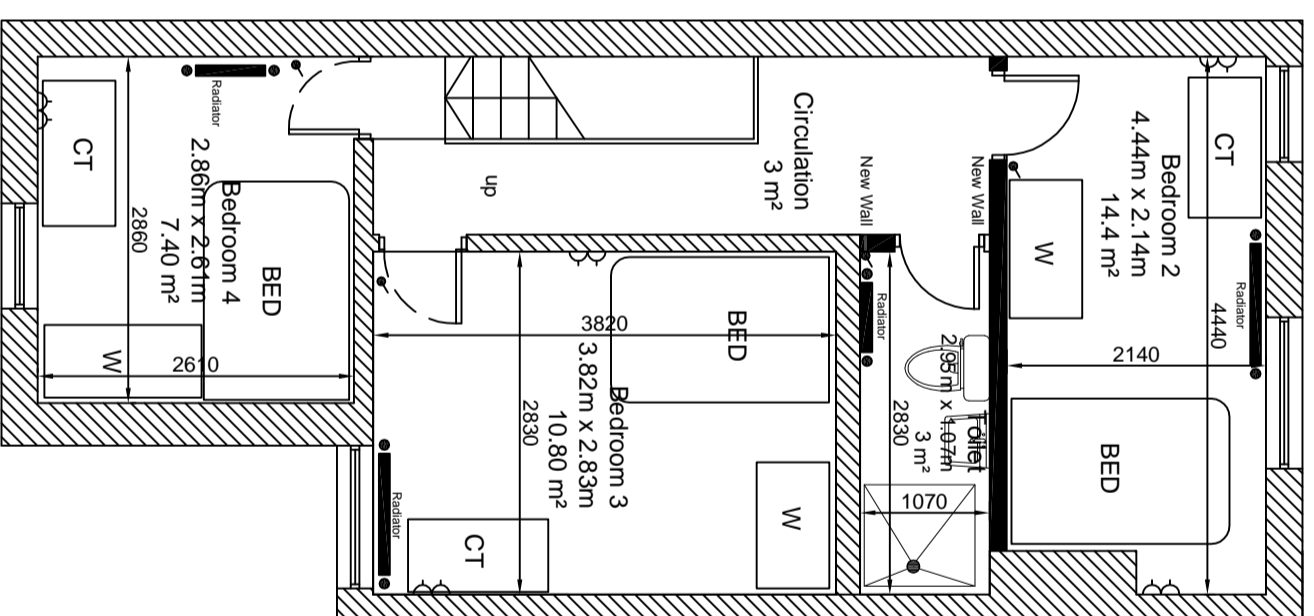

GROUND FLOOR
GROSS INTERNAL
FLOOR AREA 488 SQ FT

FIRST FLOOR
GROSS INTERNAL
FLOOR AREA 402 SQ FT

PROPOSED FLOOR PLAN 36 MIKNTHORPE
APPROX. GROSS INTERNAL FLOOR AREA 890 SQ FT

Disclaimer: Floor plan measurement are approximate and are for illustrative purposes only. While we do not doubt the floor accuracy and completeness, you or your advisors should conduct a careful, independent investigation of the property in respect of monetary valuation.