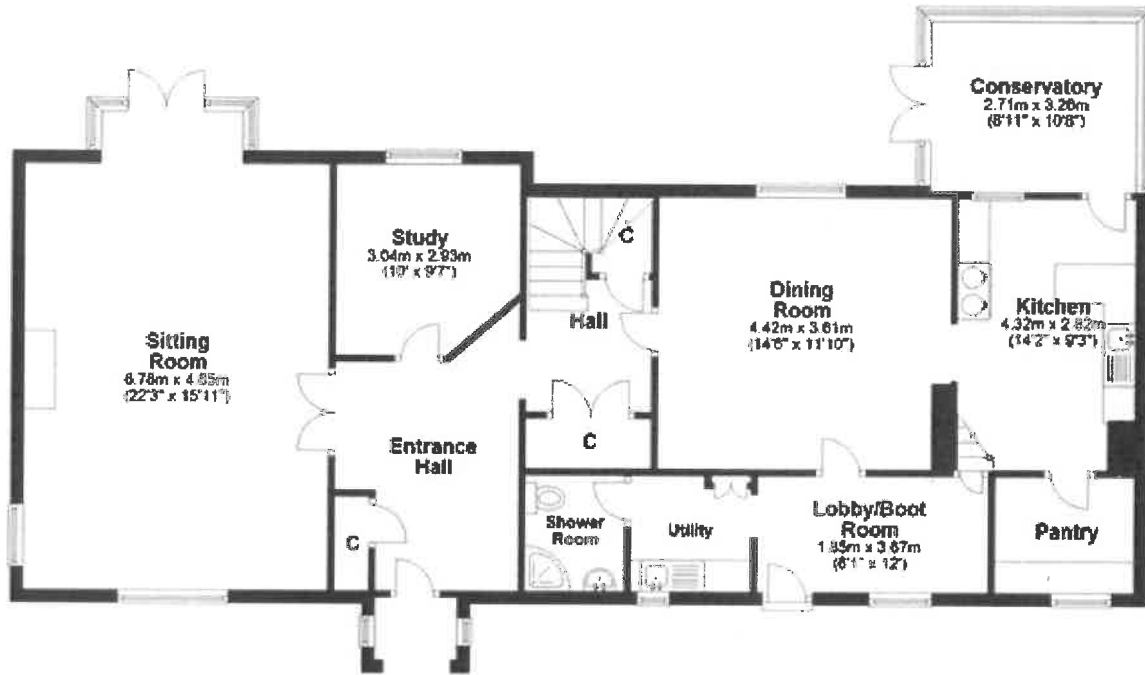

Ground Floor

Approx. 122.4 sq. metres (1317.8 sq. feet)

First Floor

Approx. 95.2 sq. metres (1024.8 sq. feet)

Total area: approx. 217.6 sq. metres (2342.7 sq. feet)

What every attempt has been made to ensure the accuracy of the floor plan, measurements of doors, windows, rooms and any other items are approximate and no responsibility is taken for error. Dimensional measurements are for illustrative purposes only and should be used as such by any prospective purchaser. The services, systems and appliances shown have not been tested and no guarantee as to their operability or efficiency can be given. Plan produced using PlotUp.