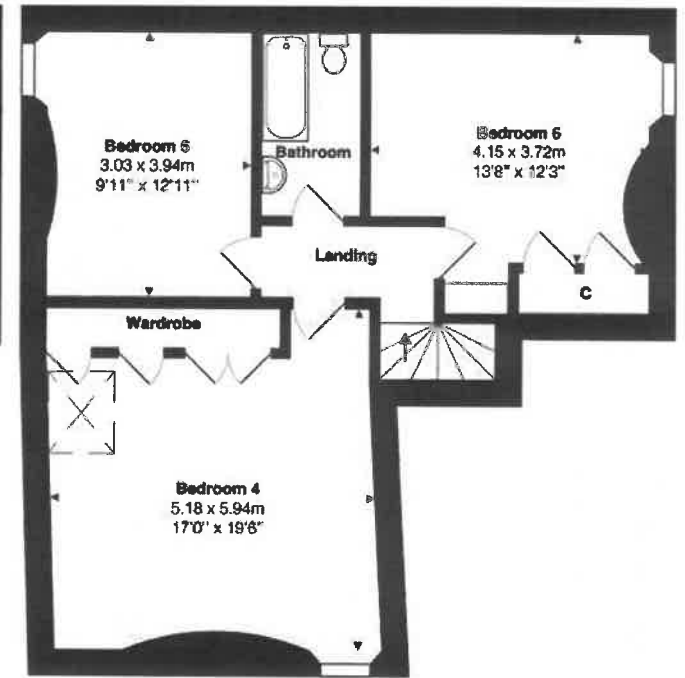

Floorplan 1

Ground Floor

1st Floor

2nd Floor

Total Area: 193.9 m²... 2067 ft²

Whilst every attempt has been made to ensure the accuracy of the floor plan contained here, measurements of doors, windows, rooms and any other items are approximate and no responsibility is taken for any error, omission or mis-statement. This is for illustrative purposes only and should be used as such by any prospective purchaser.
www.meyerenergy.co.uk