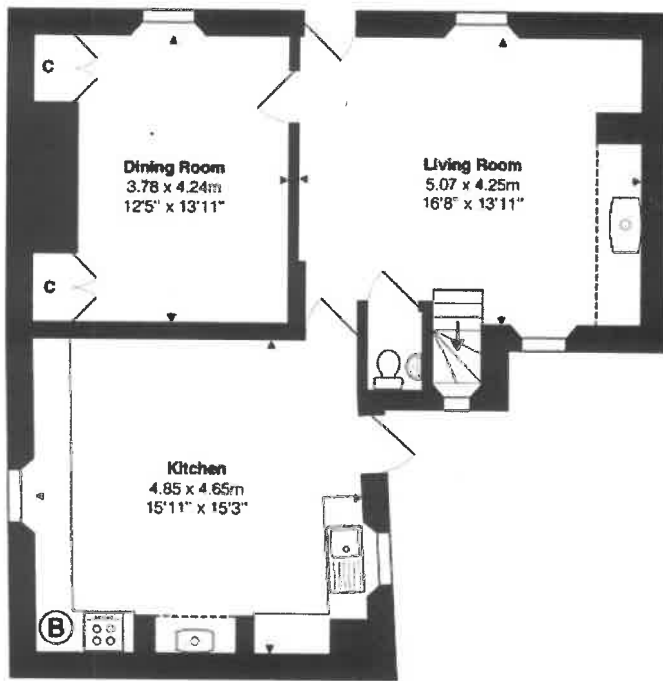

Floorplan 1

Ground Floor

1st Floor

2nd Floor

Total Area: 193.9 m²... 2067 ft²

Whilst every attempt has been made to ensure the accuracy of the floor plan contained here, measurements of doors, windows, rooms and any other items are approximate and no responsibility is taken for any error, omission or mis-statement. This is for illustrative purposes only and should be used as such by any prospective purchaser.
www.meyerenergy.co.uk