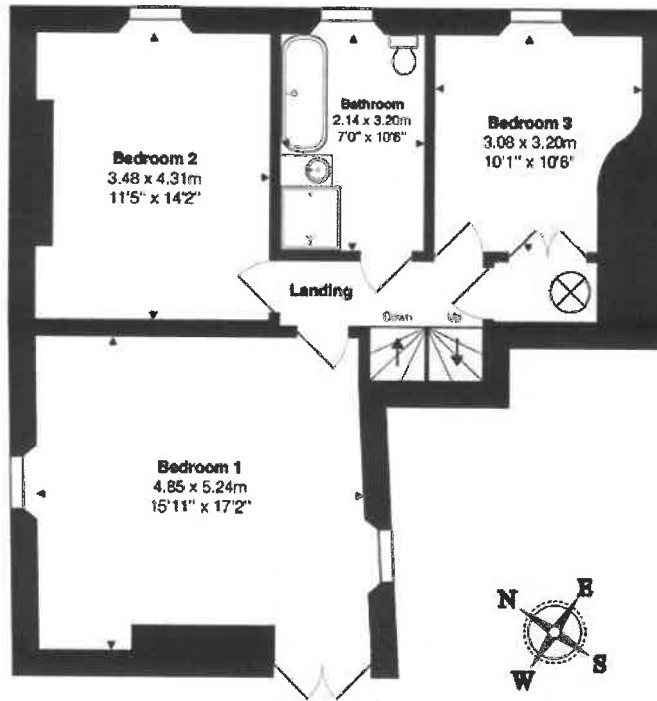

Floorplan 1

Ground Floor

1st Floor

2nd Floor

Total Area: 193.9 m²... 2067 ft²

Whilst every attempt has been made to ensure the accuracy of the floor plan contained here, measurements of doors, windows, rooms and any other items are approximate and no responsibility is taken for any error, omission or mis-statement. This is for illustrative purposes only and should be used as such by any prospective purchaser.
www.meyerenergy.co.uk