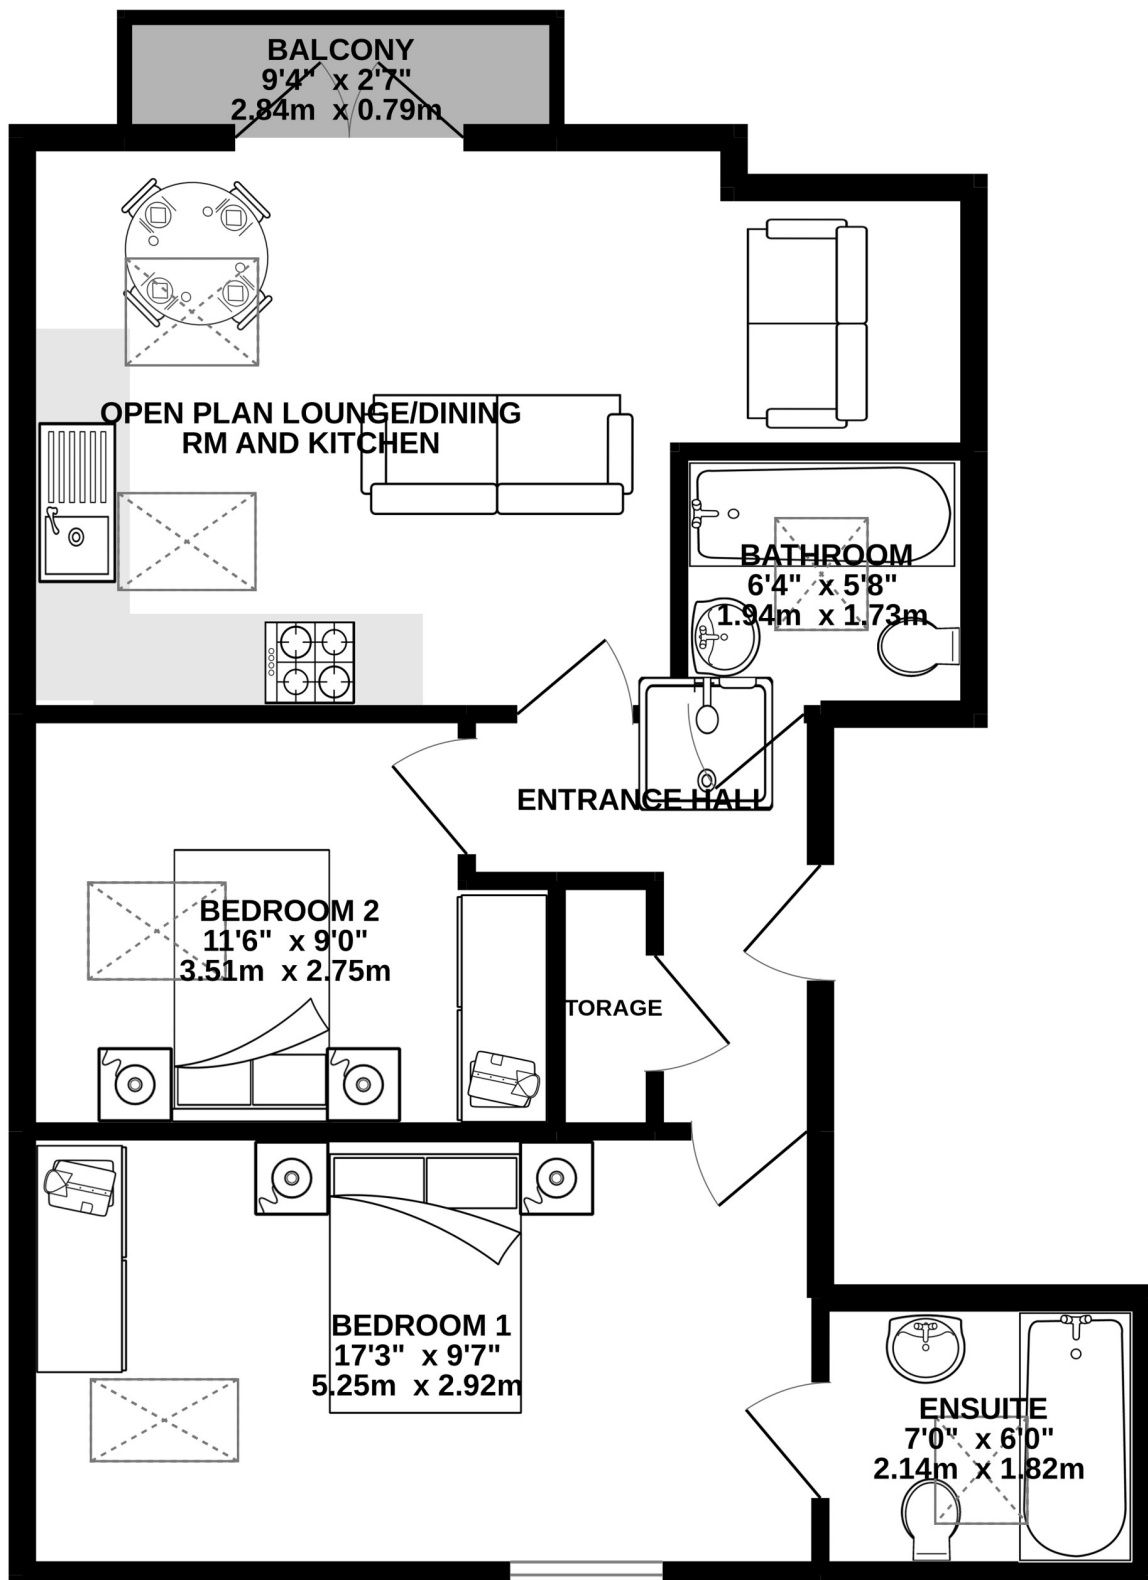

GROUND FLOOR
748 sq.ft. (69.5 sq.m.) approx.

TOTAL FLOOR AREA : 748 sq.ft. (69.5 sq.m.) approx.

Whilst every attempt has been made to ensure the accuracy of the floorplan contained here, measurements of doors, windows, rooms and any other items are approximate and no responsibility is taken for any error, omission or mis-statement. This plan is for illustrative purposes only and should be used as such by any prospective purchaser. The services, systems and appliances shown have not been tested and no guarantee as to their operability or efficiency can be given.