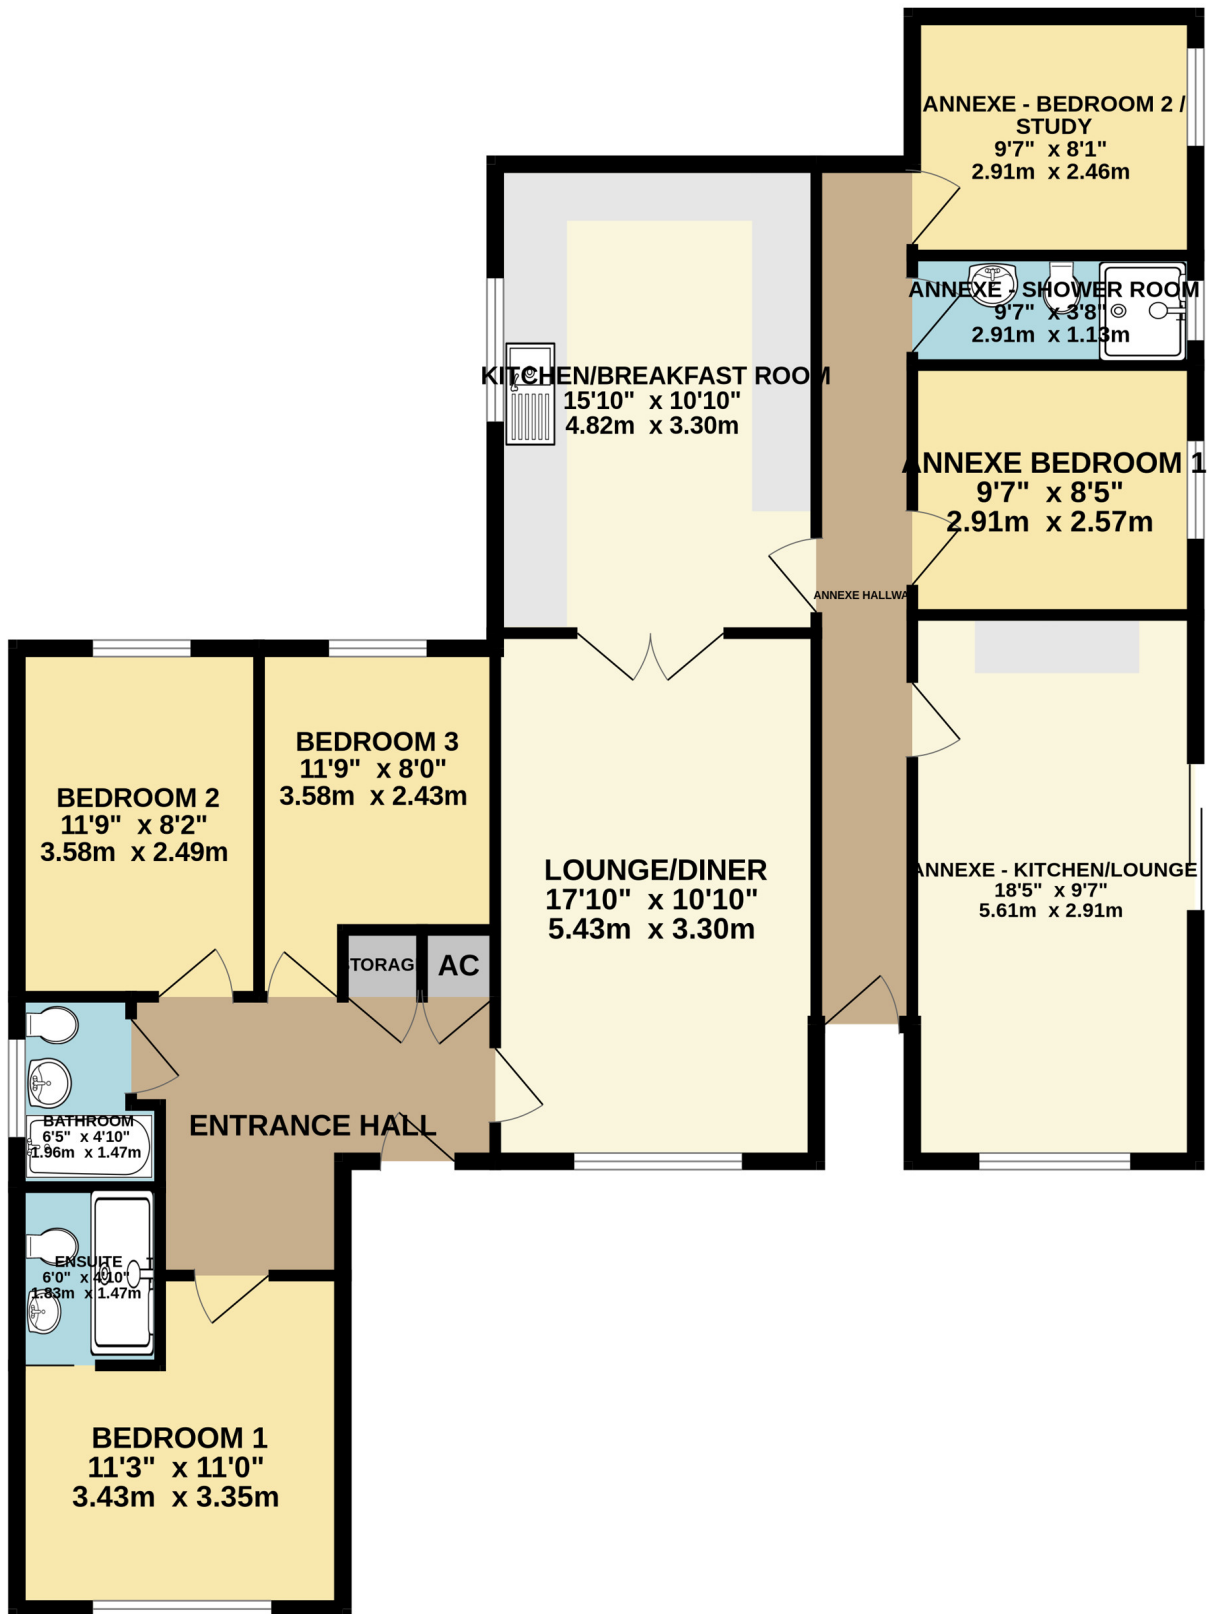

GROUND FLOOR
1270 sq.ft. (118.0 sq.m.) approx.

TOTAL FLOOR AREA : 1270 sq.ft. (118.0 sq.m.) approx.

Whilst every attempt has been made to ensure the accuracy of the floorplan contained here, measurements of doors, windows, rooms and any other items are approximate and no responsibility is taken for any error, omission or mis-statement. This plan is for illustrative purposes only and should be used as such by any prospective purchaser. The services, systems and appliances shown have not been tested and no guarantee as to their operability or efficiency can be given.