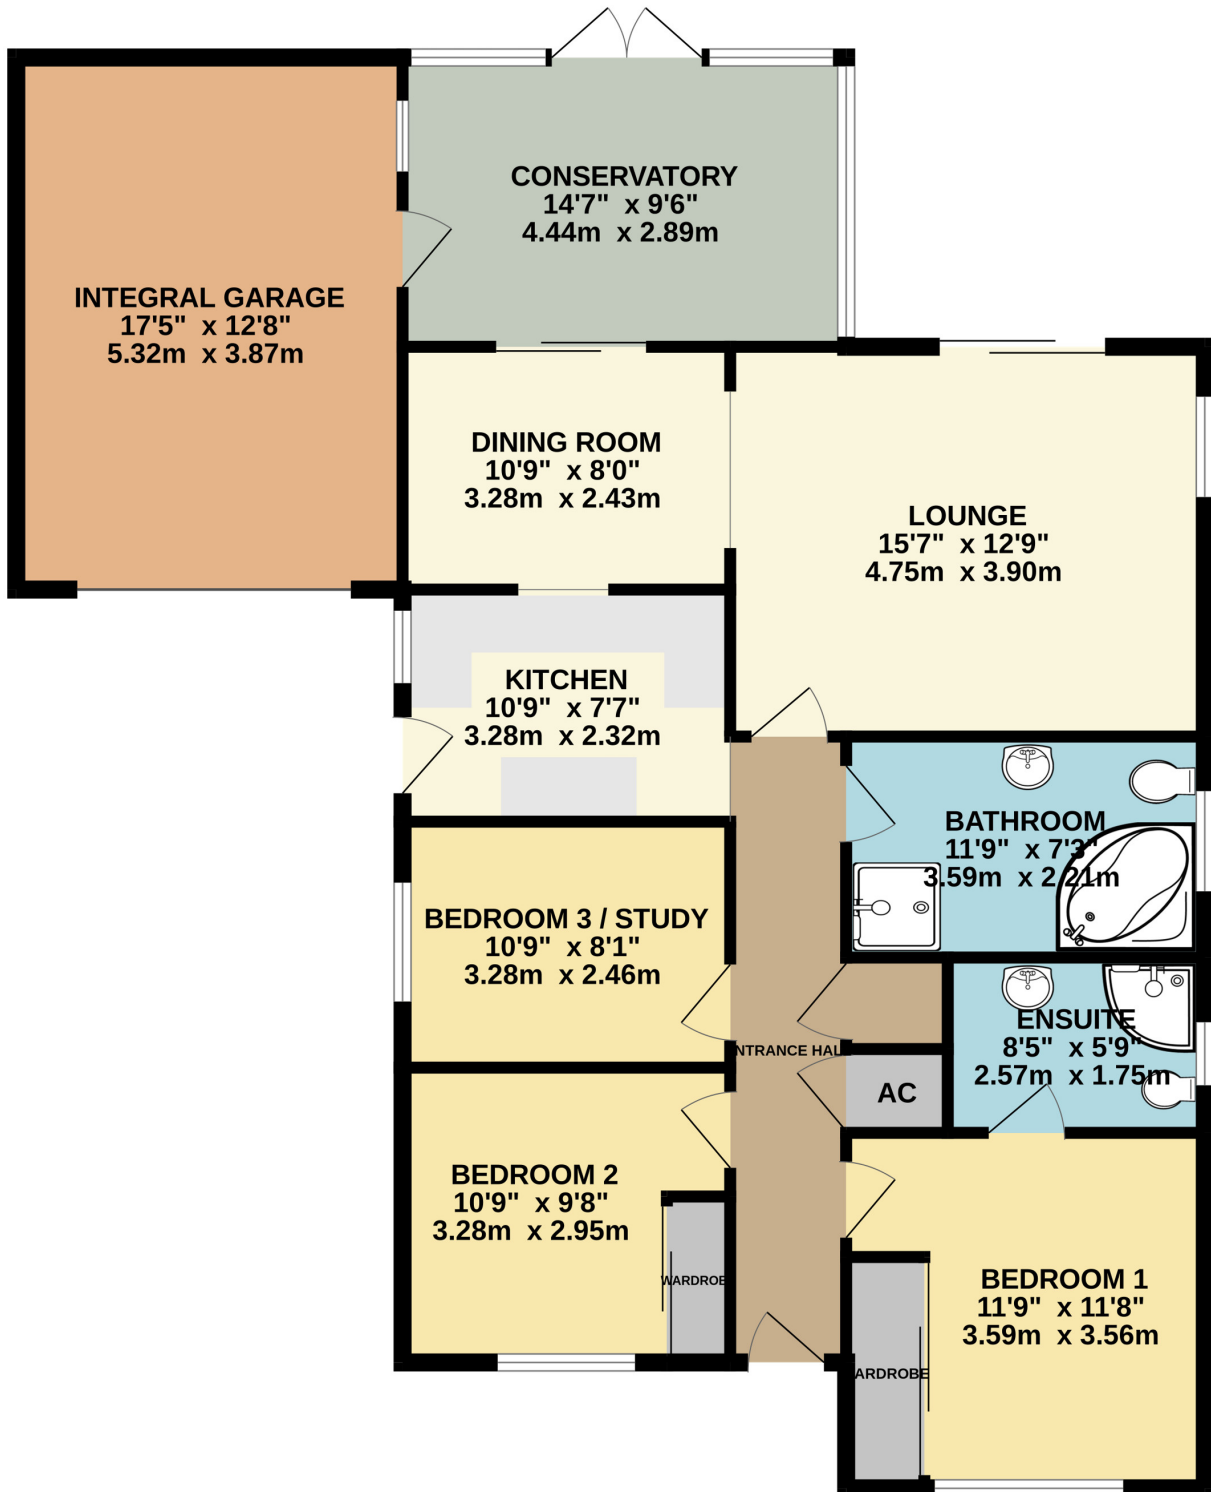

GROUND FLOOR  
1286 sq.ft. (119.5 sq.m.) approx.

TOTAL FLOOR AREA : 1286 sq.ft. (119.5 sq.m.) approx.

Whilst every attempt has been made to ensure the accuracy of the floorplan contained here, measurements of doors, windows, rooms and any other items are approximate and no responsibility is taken for any error, omission or mis-statement. This plan is for illustrative purposes only and should be used as such by any prospective purchaser. The services, systems and appliances shown have not been tested and no guarantee as to their operability or efficiency can be given.

Made with Metropix ©2023