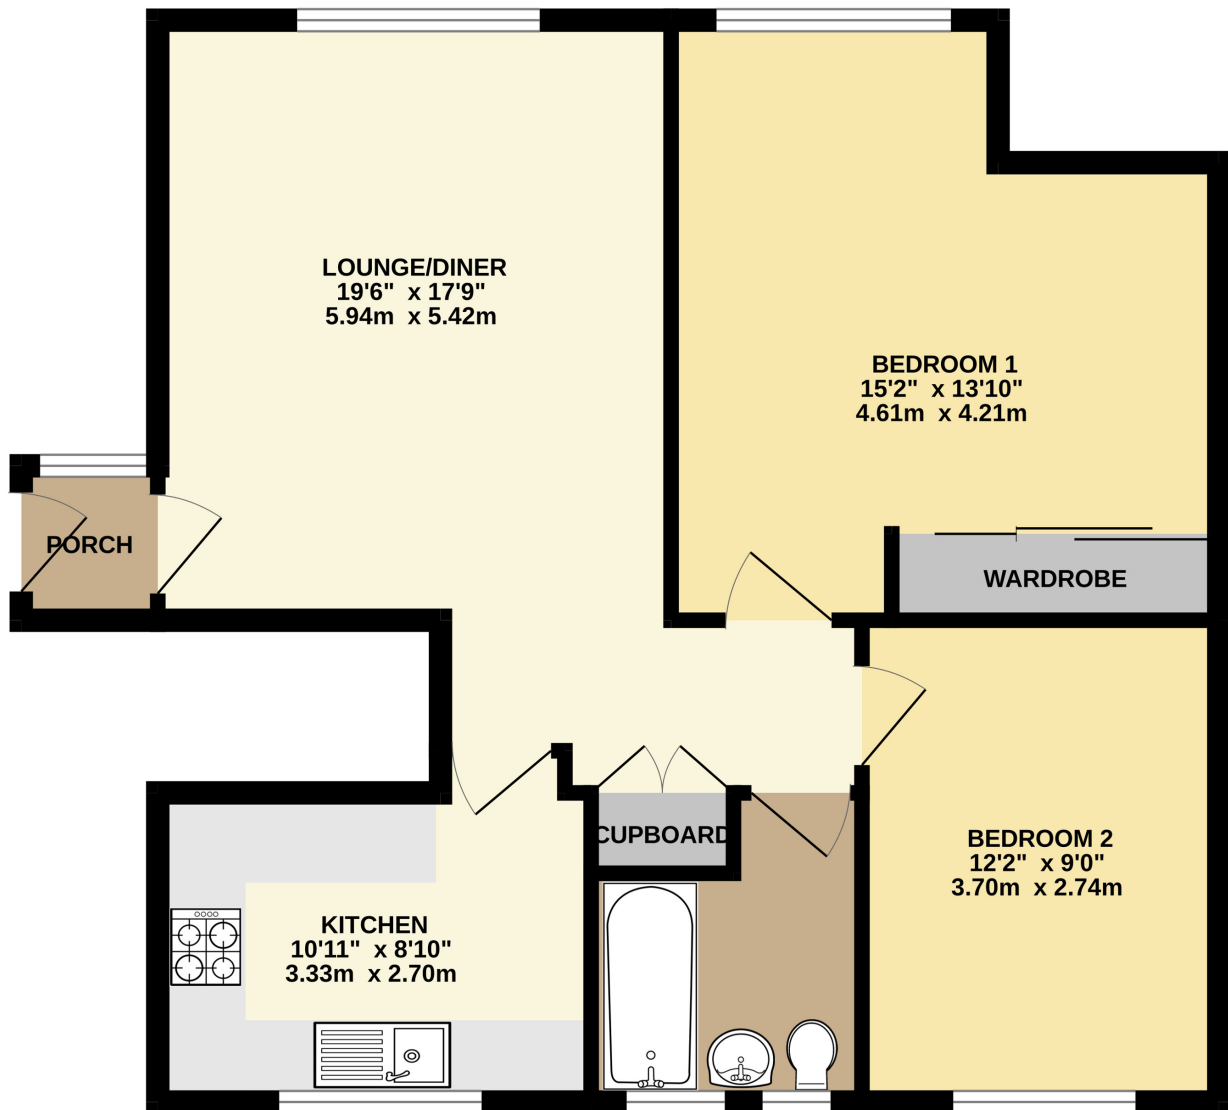

GROUND FLOOR
693 sq.ft. (64.4 sq.m.) approx.

TOTAL FLOOR AREA : 693 sq.ft. (64.4 sq.m.) approx.

Made with Metropix ©2024