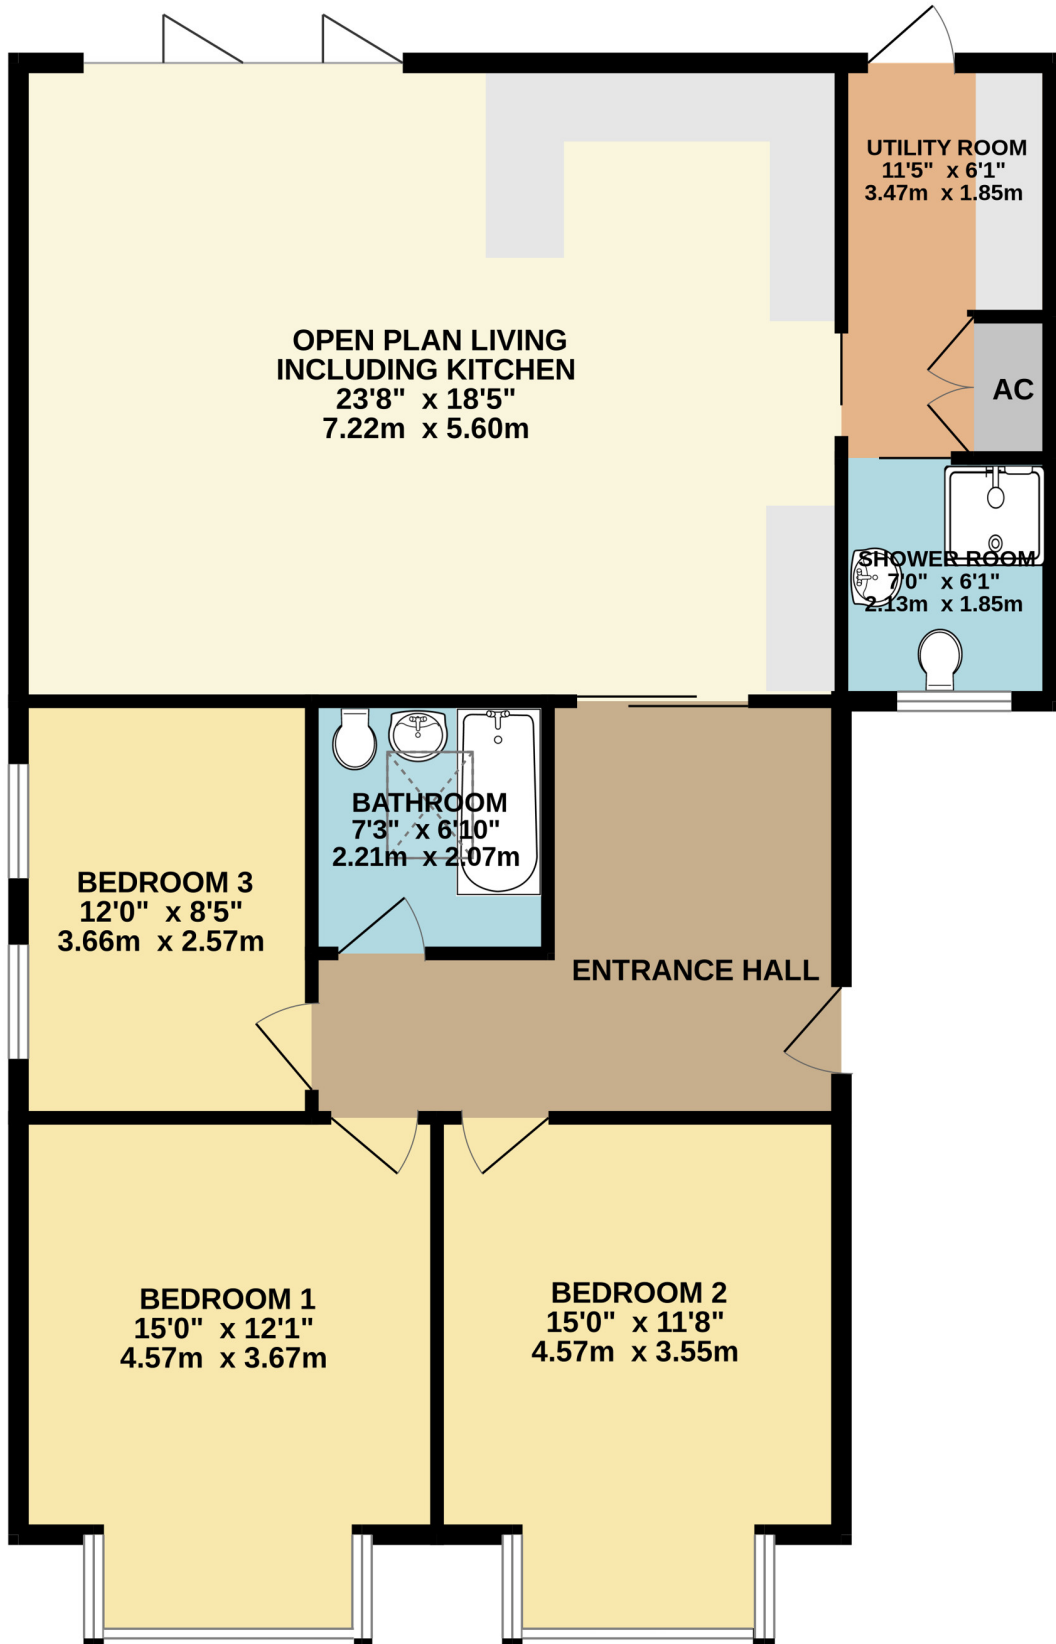

GROUND FLOOR
1160 sq.ft. (107.8 sq.m.) approx.

3 BEDROOM DETACHED BUNGALOW

TOTAL FLOOR AREA : 1160 sq.ft. (107.8 sq.m.) approx.

Whilst every attempt has been made to ensure the accuracy of the floorplan contained here, measurements of doors, windows, rooms and any other items are approximate and no responsibility is taken for any error, omission or mis-statement. This plan is for illustrative purposes only and should be used as such by any prospective purchaser. The services, systems and appliances shown have not been tested and no guarantee as to their operability or efficiency can be given.

Made with Metropix ©2024