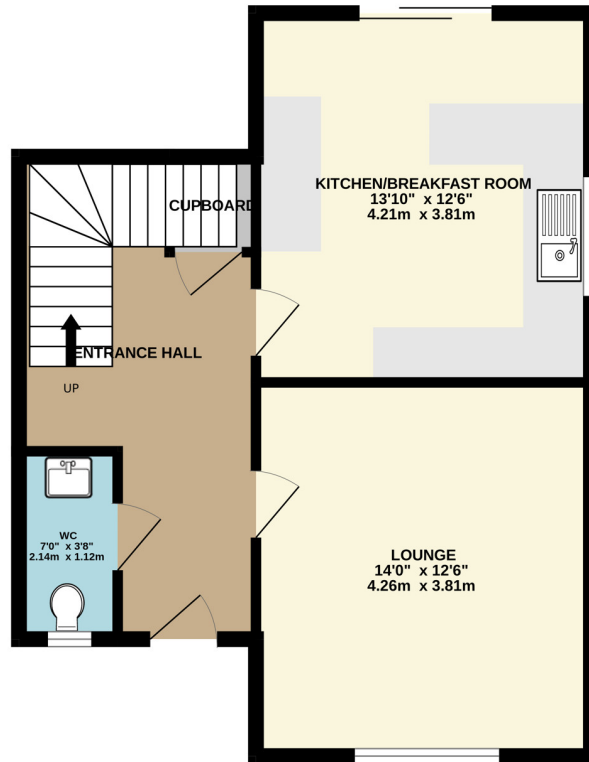

GROUND FLOOR  
484 sq.ft. (45.0 sq.m.) approx.

1ST FLOOR  
484 sq.ft. (45.0 sq.m.) approx.

TOTAL FLOOR AREA : 969 sq.ft. (90.0 sq.m.) approx.

Whilst every attempt has been made to ensure the accuracy of the floorplan contained here, measurements of doors, windows, rooms and any other items are approximate and no responsibility is taken for any error, omission or mis-statement. This plan is for illustrative purposes only and should be used as such by any prospective purchaser. The services, systems and appliances shown have not been tested and no guarantee as to their operability or efficiency can be given.