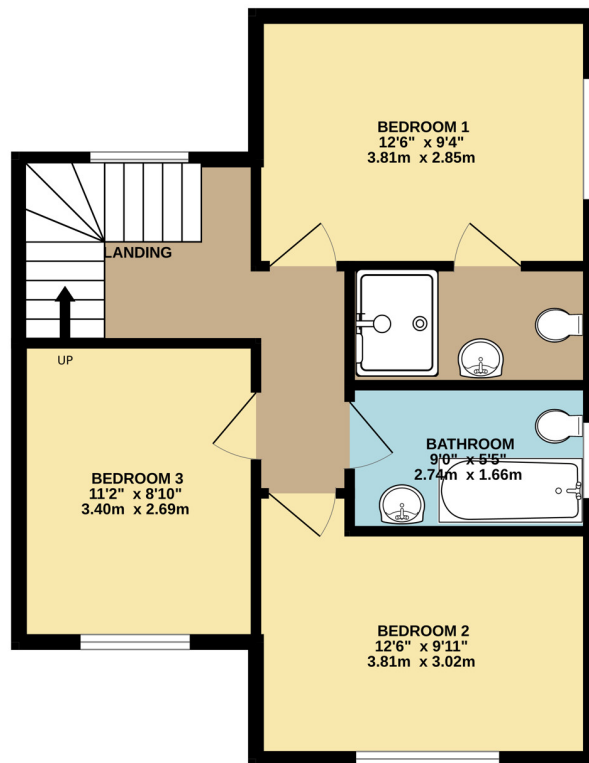

GROUND FLOOR  
484 sq.ft. (45.0 sq.m.) approx.

1ST FLOOR  
484 sq.ft. (45.0 sq.m.) approx.

TOTAL FLOOR AREA : 969 sq.ft. (90.0 sq.m.) approx.

Whilst every attempt has been made to ensure the accuracy of the floorplan contained here, measurements of doors, windows, rooms and any other items are approximate and no responsibility is taken for any error, omission or mis-statement. This plan is for illustrative purposes only and should be used as such by any prospective purchaser. The services, systems and appliances shown have not been tested and no guarantee as to their operability or efficiency can be given.