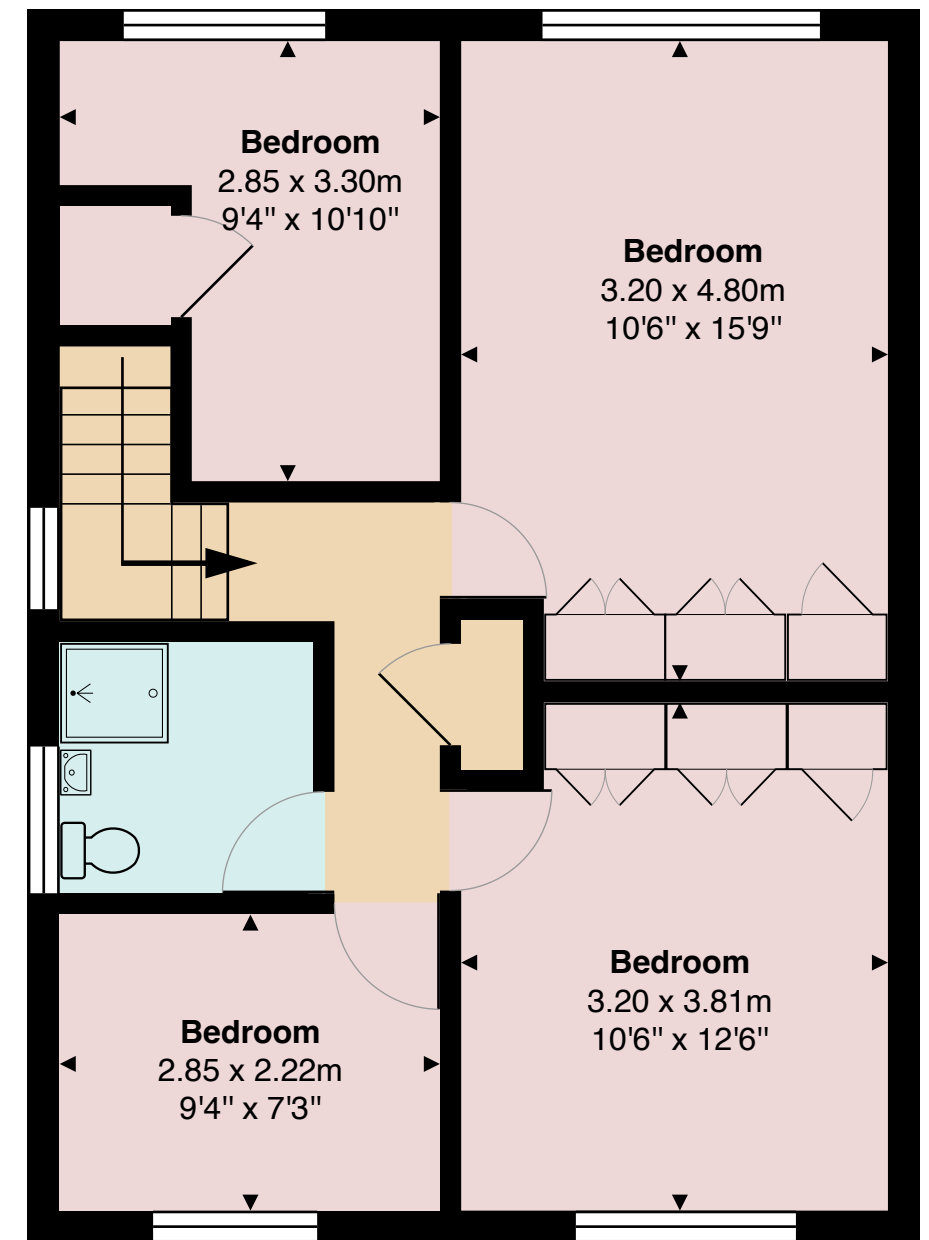

Ringwood Road

Ground Floor

First Floor

Total Area: 107.0 m² ... 1152 ft² (excluding garden, garage)

Disclaimer: Floor Plan measurements are approximate and are for illustrative purposes only. While we do not doubt the floor plans accuracy, we make no guarantee, warranty or representation as to the accuracy and completeness of the floor plan. You or your advisors should conduct a careful, independent investigation of the property to determine to your satisfaction as to the suitability of the property for your space requirements. Floor Plan sketched by Pixsolute Photography