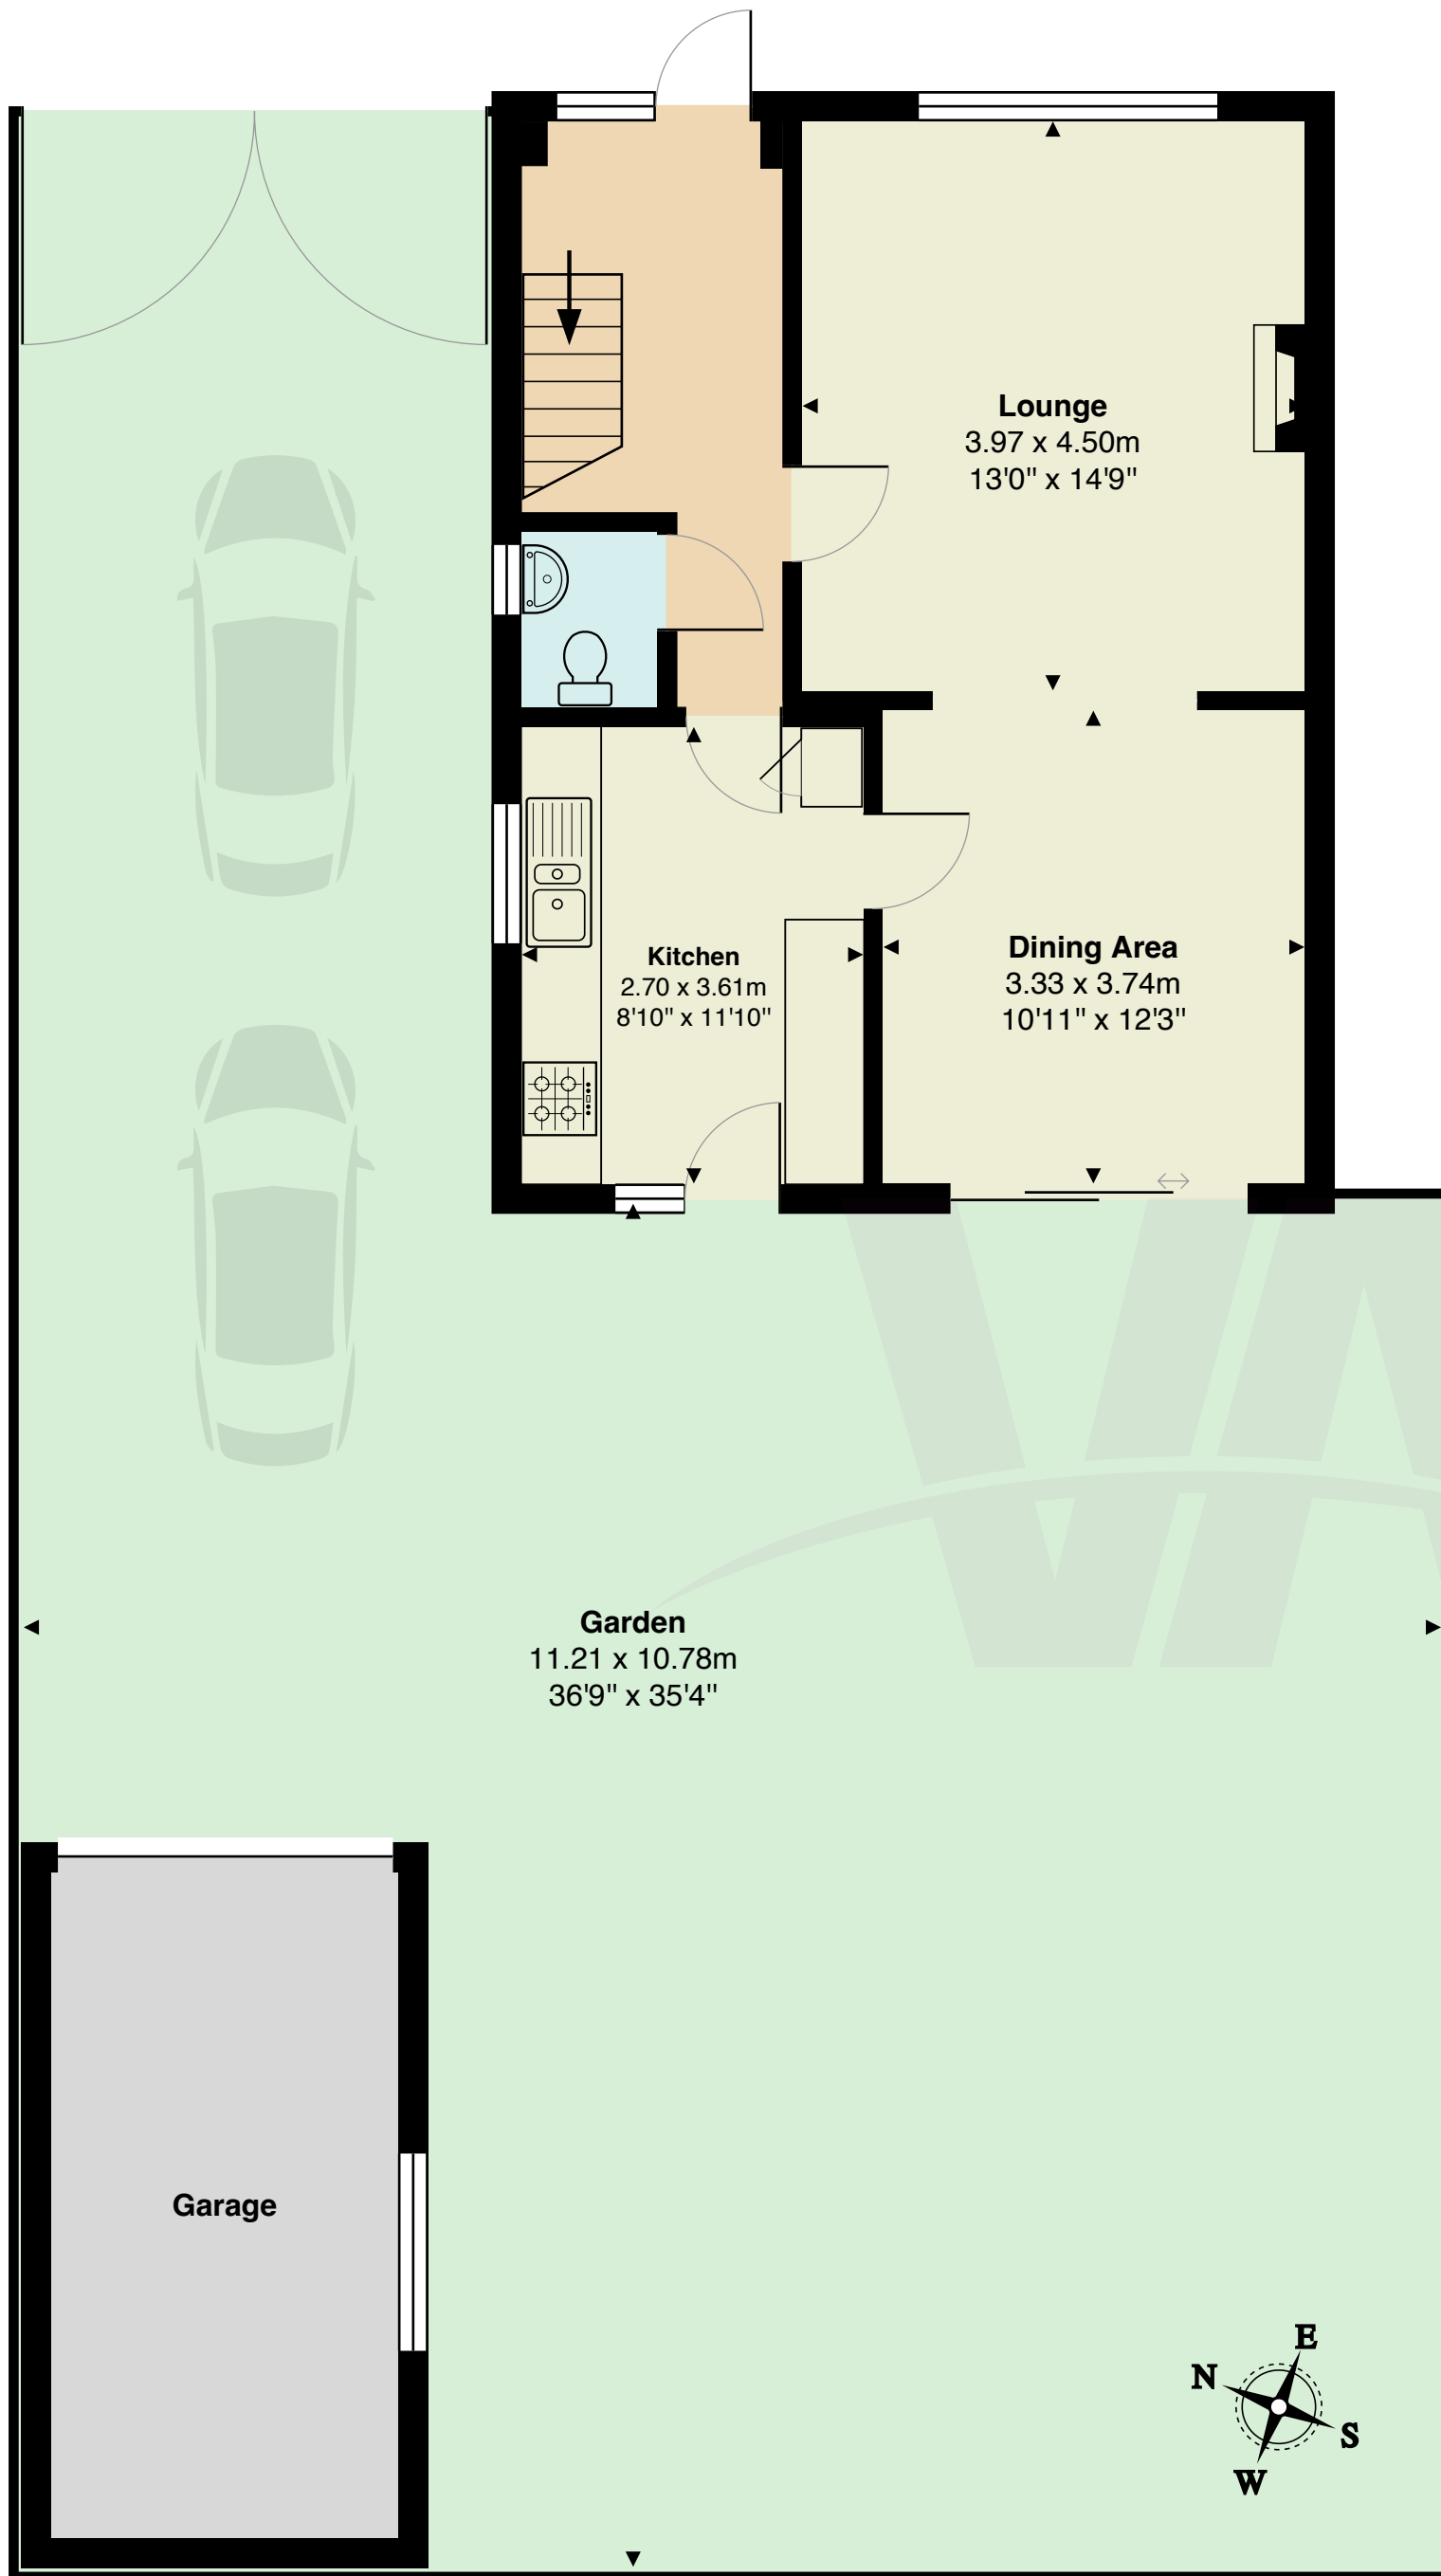

Ringwood Road

Ground Floor

First Floor

Total Area: 107.0 m² ... 1152 ft² (excluding garden, garage)

Disclaimer: Floor Plan measurements are approximate and are for illustrative purposes only. While we do not doubt the floor plans accuracy, we make no guarantee, warranty or representation as to the accuracy and completeness of the floor plan. You or your advisors should conduct a careful, independent investigation of the property to determine to your satisfaction as to the suitability of the property for your space requirements. Floor Plan sketched by Pixsolute Photography