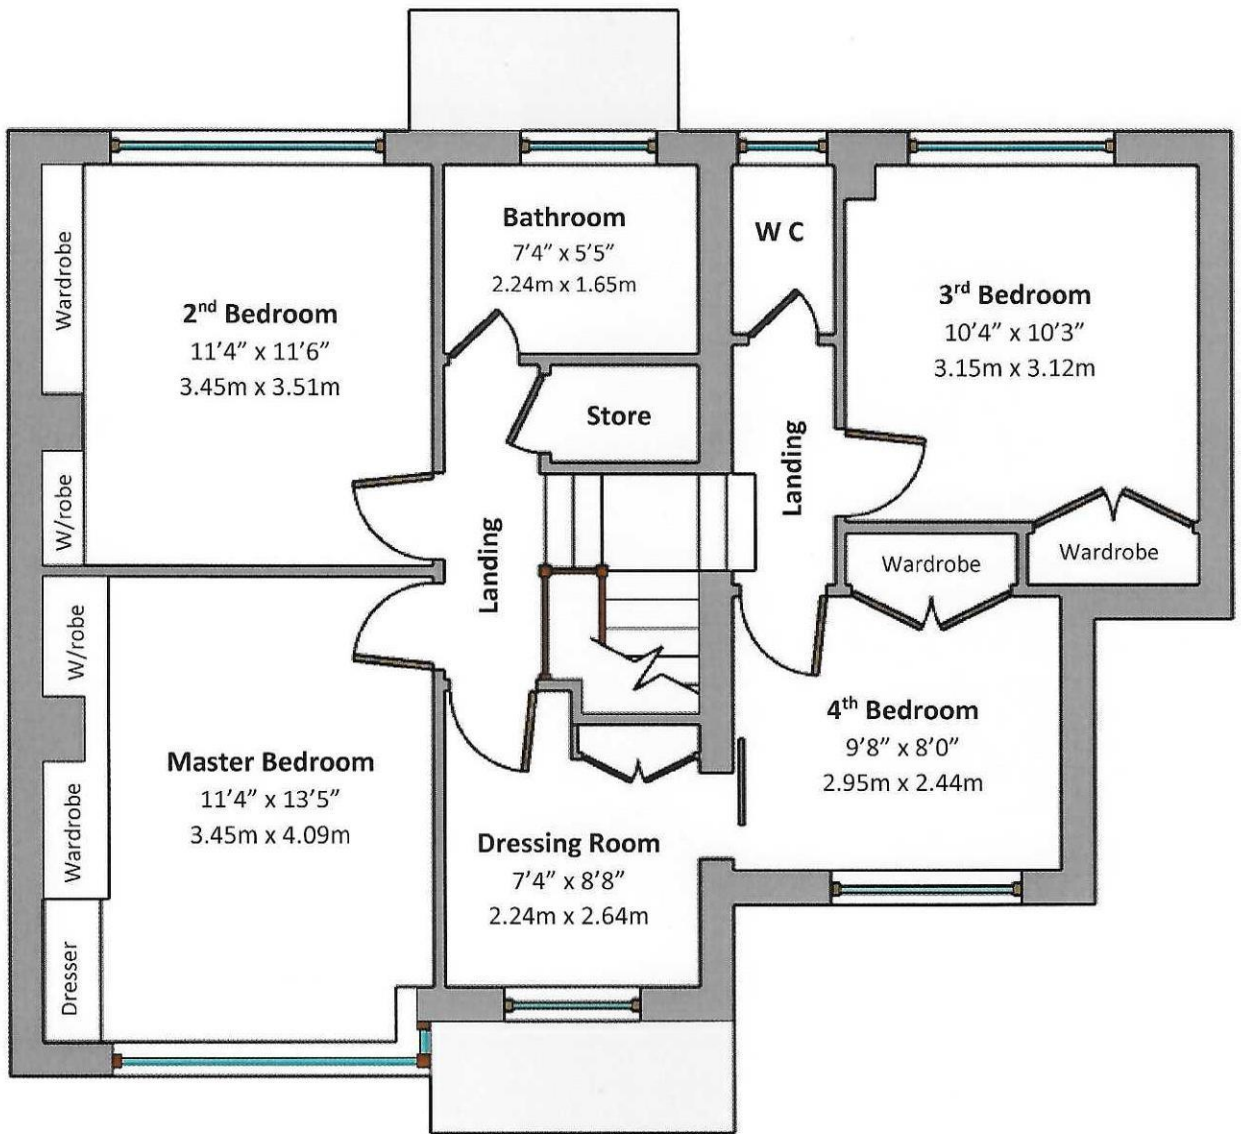

Ground floor area approx.... 720 sq.ft (67 sq.m)

Total floor area approx.... 1335 sq.ft (124 sq.m)

## 2D Floor Plan

Floor plans are for illustrative purposes only and should be used as such by a prospective purchaser. Measurements are approximate and no responsibility is taken for any error, omission or mis-statement and should not be relied upon for the purchase of carpets or any other fixtures or fittings.

First floor area approx.... 615 sq.ft (57 sq.m)

Total floor area approx.... 1335 sq.ft (124 sq.m)