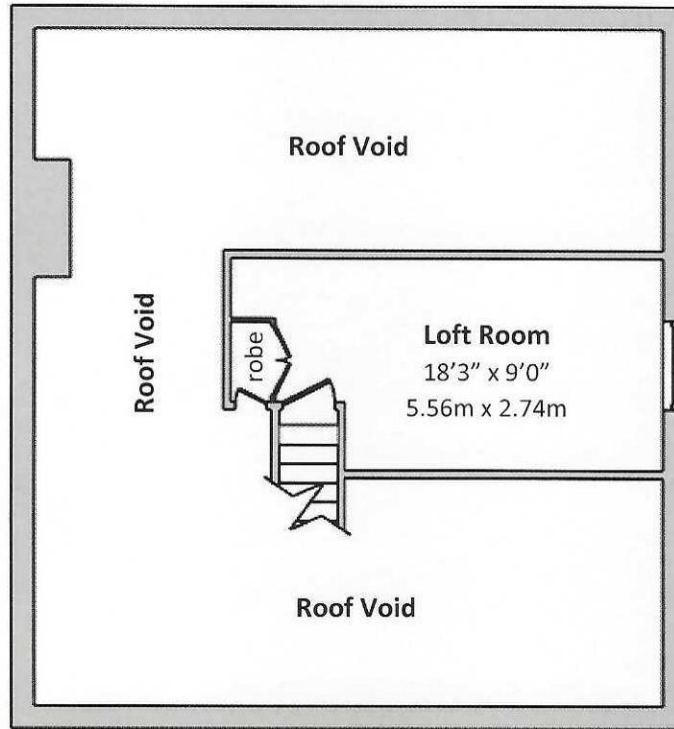

Total floor area approx.... 1399 sq.ft (130 sq.m) including Loft Room

2D Floor Plan

Floor plans are for illustrative purposes only and should be used as such by a prospective purchaser. Measurements are approximate and no responsibility is taken for any error, omission or mis-statement and should not be relied upon for the purchase of carpets or any other fixtures or fittings.

Loft Room area approx.... 172 sq.ft (16 sq.m)

Total floor area approx.... 1,399 sq.ft (130 sq.m)

2D Floor Plan

Floor plans are for illustrative purposes only and should be used as such by a prospective purchaser. Measurements are approximate and no responsibility is taken for any error, omission or mis-statement and should not be relied upon for the purchase of carpets or any other fixtures or fittings.