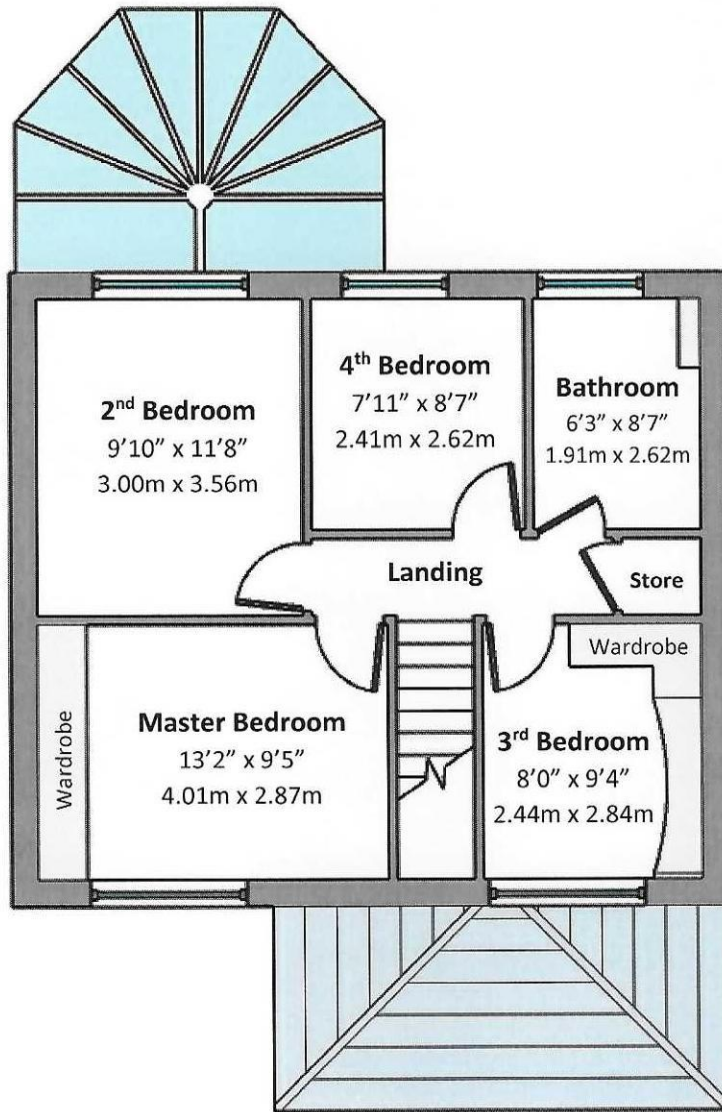

Ground floor area approx.... 527 sq.ft (49 sq.m)

Total floor area approx.... 990 sq.ft (92 sq.m)

## 2D Floor Plan

Floor plans are for illustrative purposes only and should be used as such by a prospective purchaser. Measurements are approximate and no responsibility is taken for any error, omission or mis-statement and should not be relied upon for the purchase of carpets or any other fixtures or fittings.

First floor area approx.... 463 sq.ft (43 sq.m)

Total floor area approx.... 990 sq.ft (92 sq.m)