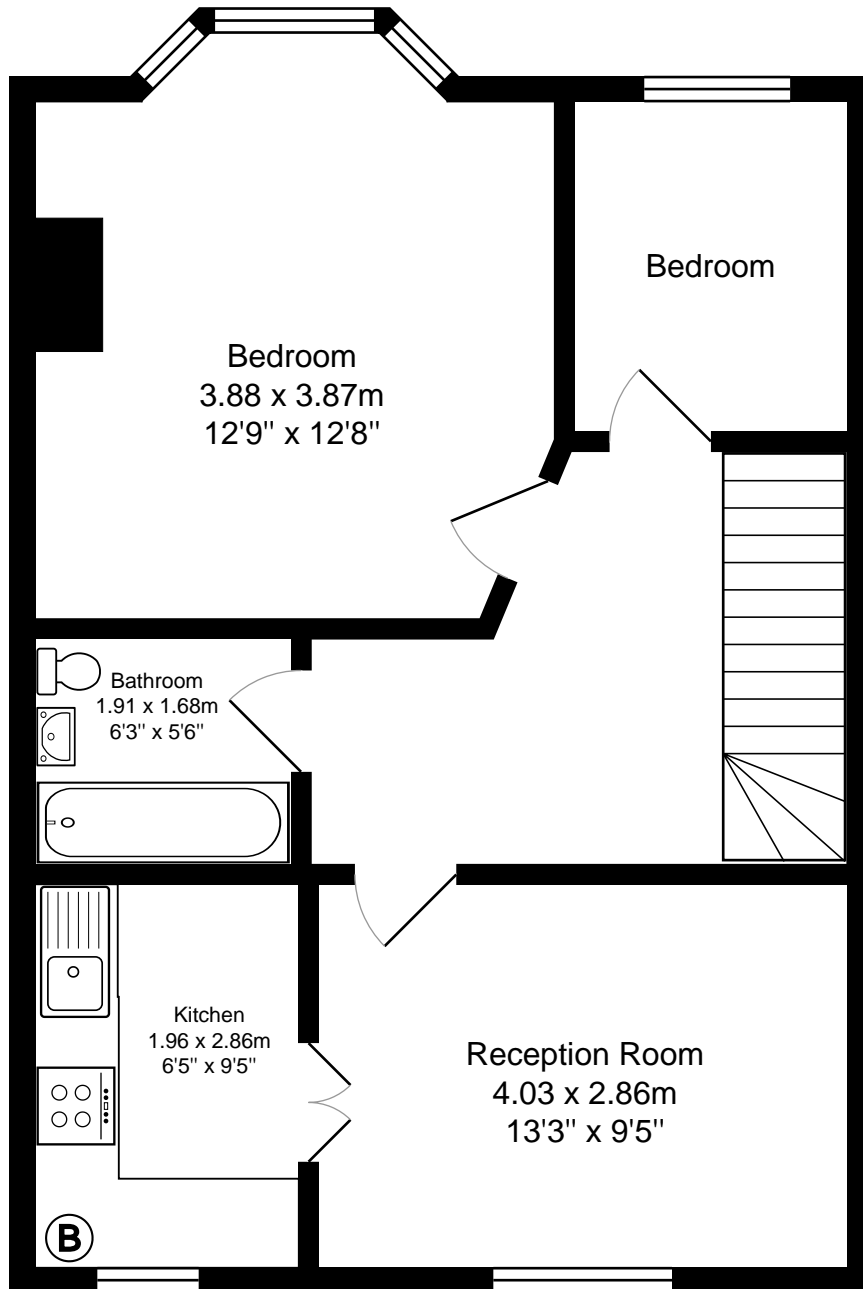

Shackleton Rd Southall UB1 2JB

Total Area: 54.0 m² ... 581 ft²

All measurements are approximate and for display purposes only.