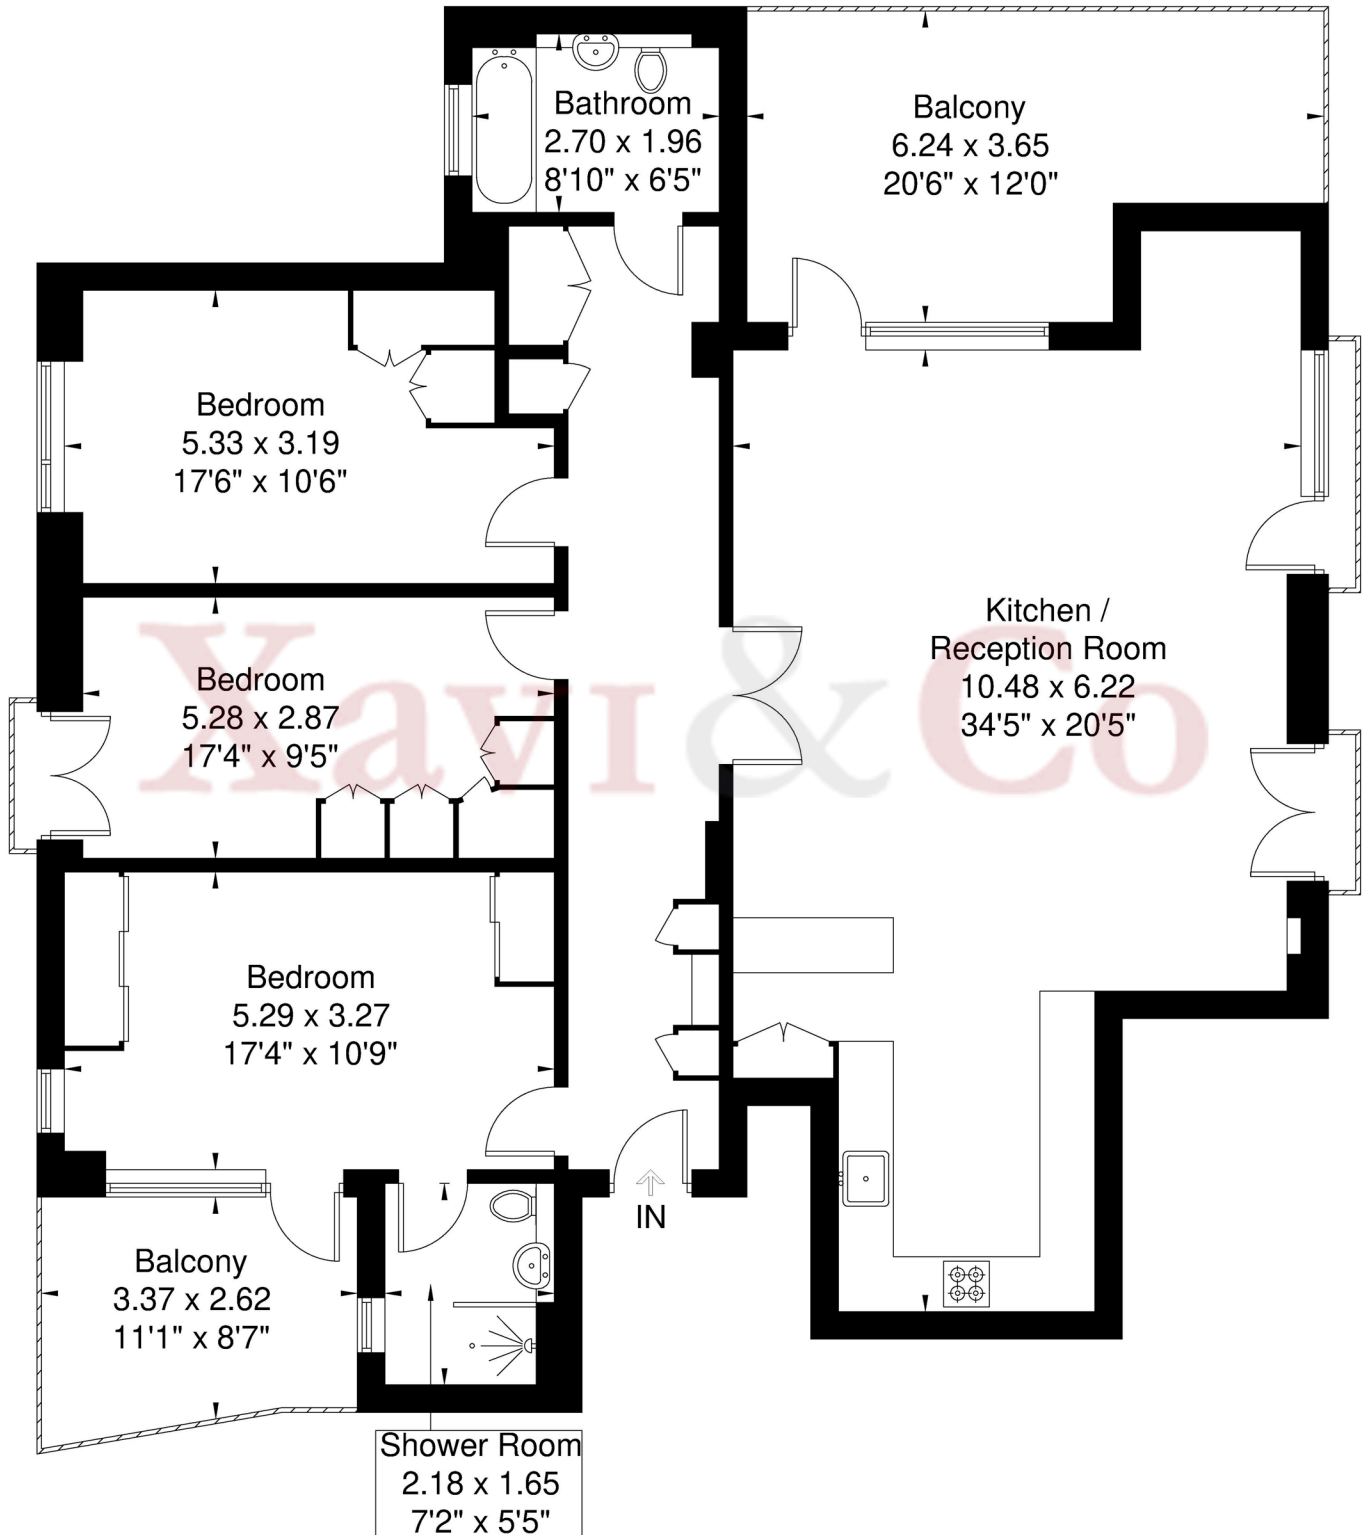

Narrowboat Avenue

Approximate Gross Internal Area = 138.3 sq m / 1488 sq ft

Although every attempt has been made to ensure accuracy, all measurements are approximate.
The floorplan is for illustrative purposes only and not to scale.