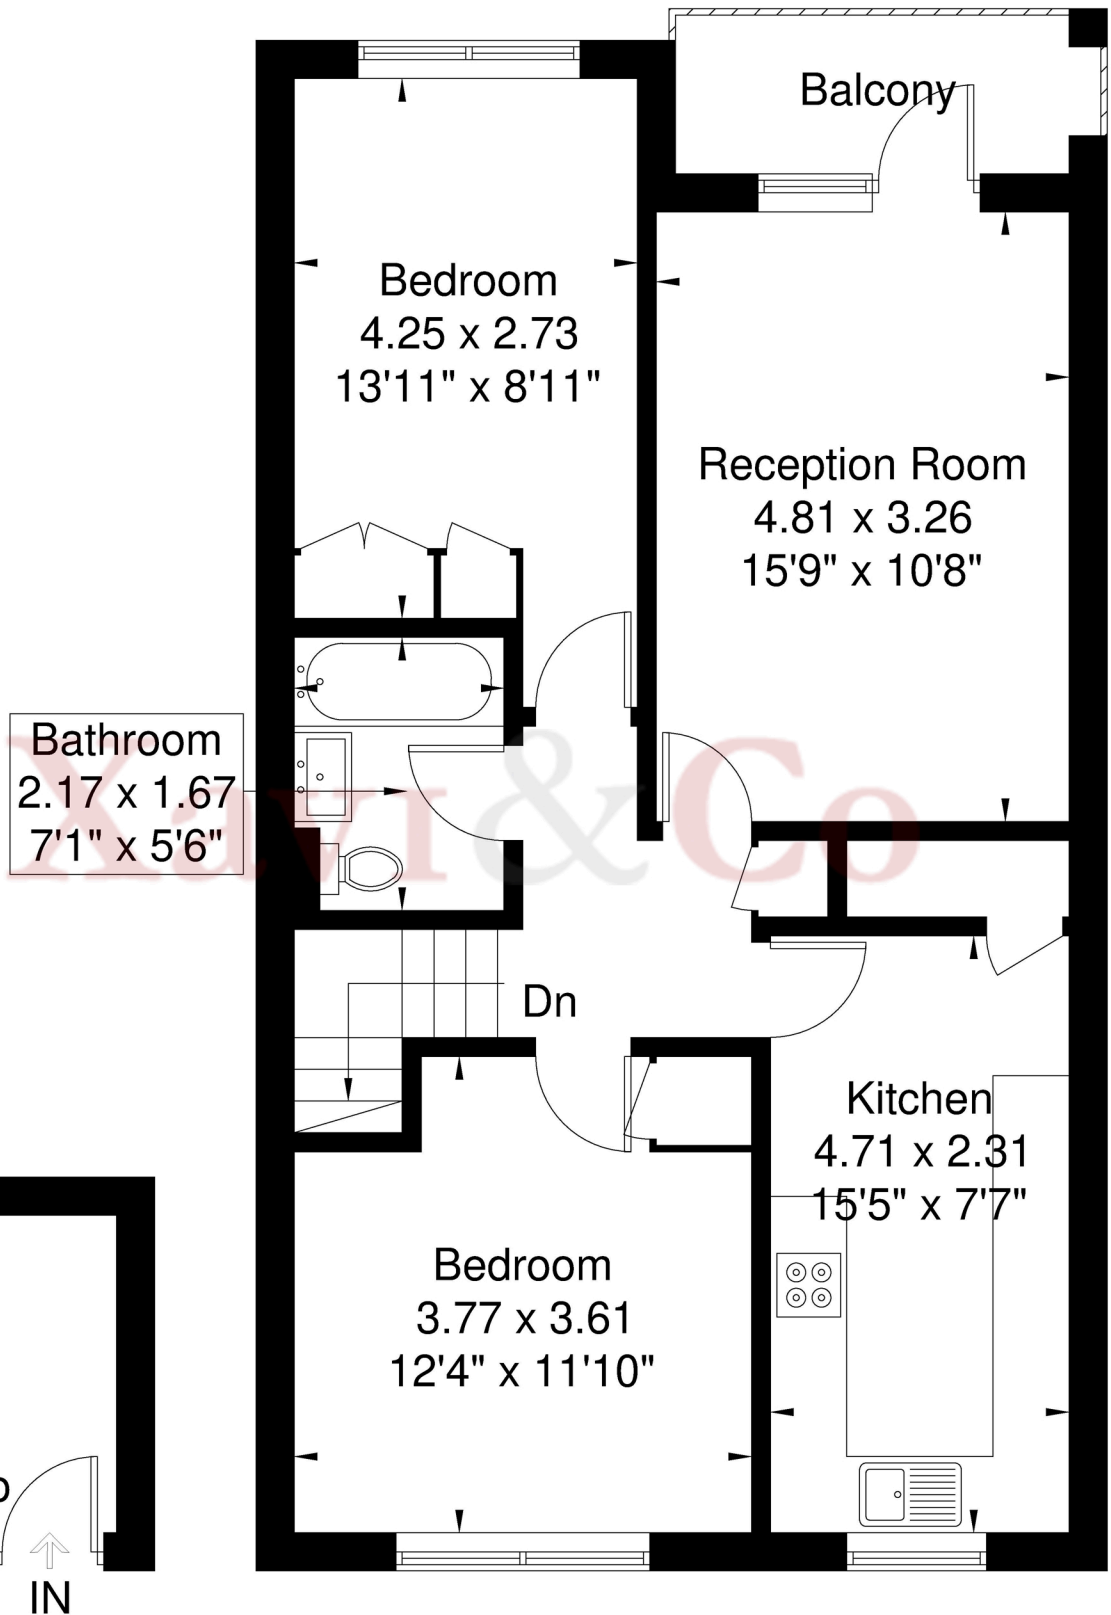

Nero Court

Approximate Gross Internal Area = 73.3 sq m / 789 sq ft

First Floor
6.3 sq m / 67 sq ft

Second Floor
67 sq m / 721 sq ft

Although every attempt has been made to ensure accuracy, all measurements are approximate.
The floorplan is for illustrative purposes only and not to scale.