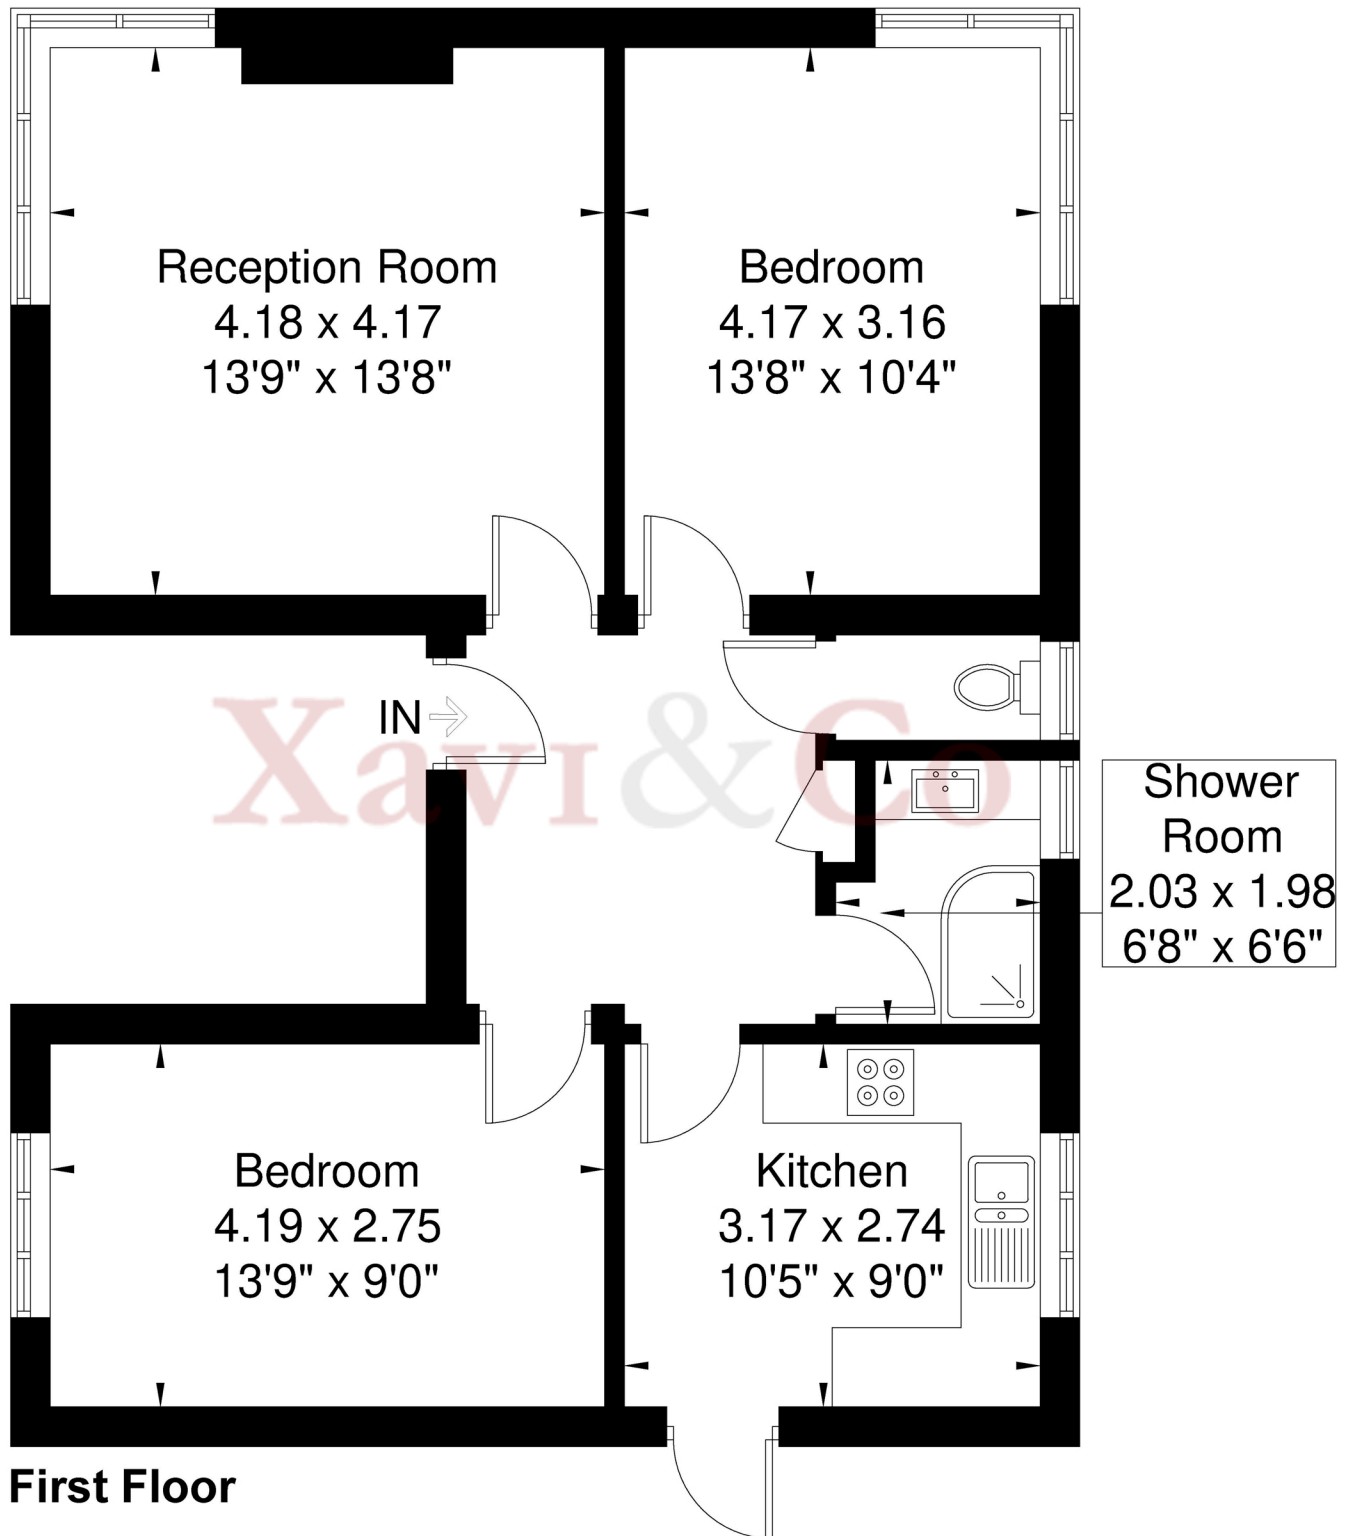

Hanger Court

Approximate Gross Internal Area = 68.5 sq m / 737 sq ft

Although every attempt has been made to ensure accuracy, all measurements are approximate.
The floor plan is for illustrative purposes only and not to scale.