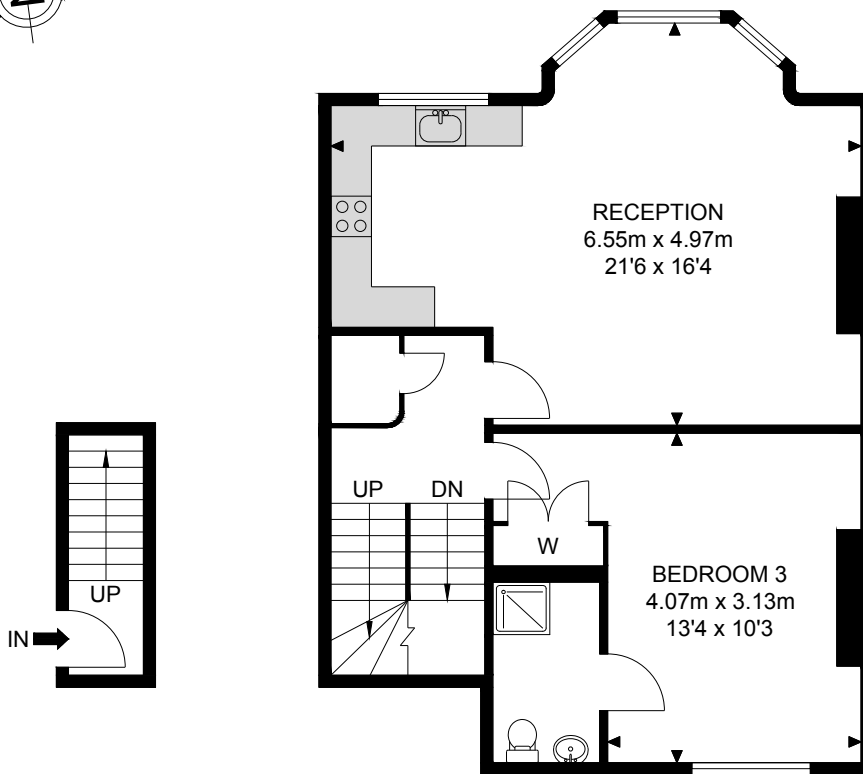

Ormiston Grove

APPROX. GROSS INTERNAL FLOOR AREA 1016.11 SQ FT / 94.40 SQM

RESTRICTED HEIGHT AREA 101.18 SQ FT / 9.40 SQM

Whilst every attempt has been made to ensure the accuracy of the floor plan contained here, measurements of doors, windows, rooms and any other items are approximated and no responsibility is taken for any error, omission or mis-statement. This plan is for illustrative purposes only and should be used as such by any prospective purchaser. The service, system and appliances shown have not been tested and no guarantee as to their operability or efficiency can be given.

© SpacePhoto

Photography and Floor Plan