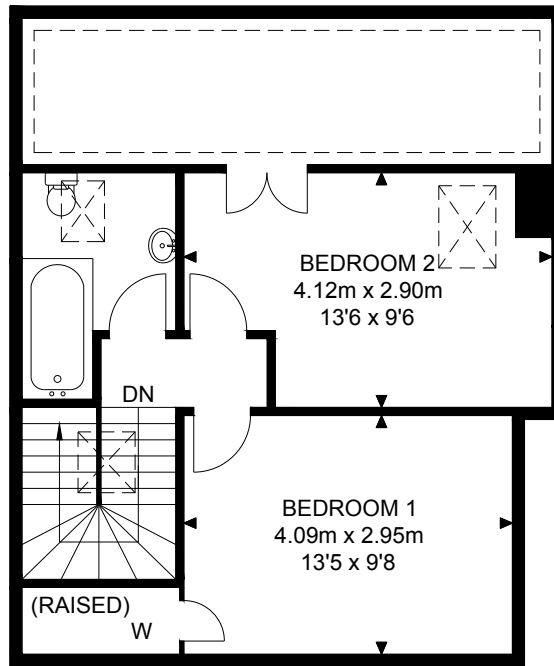

Ormiston Grove

APPROX. GROSS INTERNAL FLOOR AREA 1016.11 SQ FT / 94.40 SQM

RESTRICTED HEIGHT AREA 101.18 SQ FT / 9.40 SQM

Whilst every attempt has been made to ensure the accuracy of the floor plan contained here, measurements of doors, windows, rooms and any other items are approximated and no responsibility is taken for any error, omission or mis-statement. This plan is for illustrative purposes only and should be used as such by any prospective purchaser. The service, system and appliances shown have not been tested and no guarantee as to their operability or efficiency can be given.

© SpacePhoto

Photography and Floor Plan